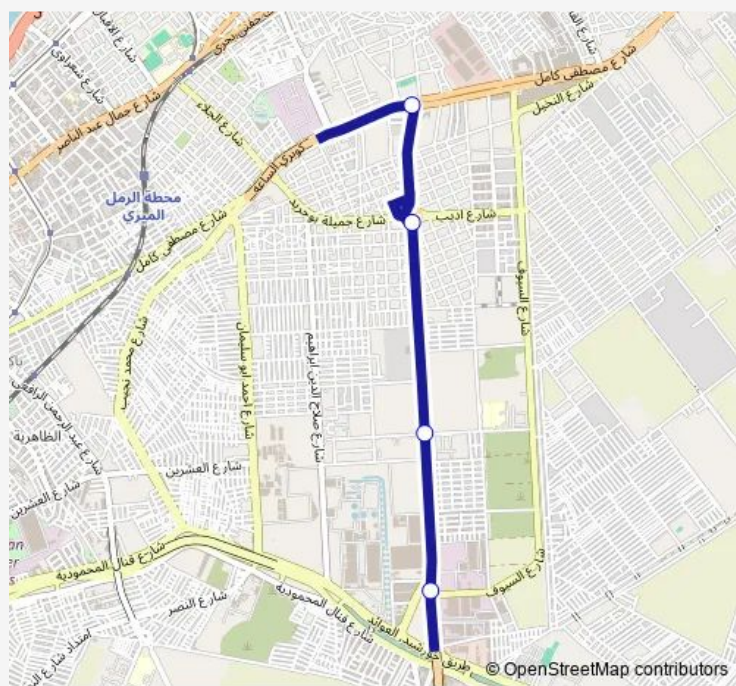

Bus Tomnaya El-Awayed - El-Sa'ah (Clock Square)

[Go to website](#)

Direction

B-Tech Mostafa Kamel — El Awayed Bridge End

4 stops

[Open route schedule](#)

B-Tech Mostafa Kamel

Al Seyouf Square

Health Insurance Al Seyouf

El Awayed Bridge End

Route schedule

B-Tech Mostafa Kamel — El Awayed Bridge End

Monday	07:00
Tuesday	07:00
Wednesday	07:00
Thursday	07:00
Friday	07:00
Saturday	07:00
Sunday	07:00

Route info

Direction: B-Tech Mostafa Kamel

Stops: 4

Trip Duration: 0 hour 8 min

■ Tomnaya — El-Awayed - El-Sa'ah (Clock Square)

Direction

undefined — undefined

0 stops

[Open route schedule](#)**Route schedule**

undefined — undefined

Monday	07:00
Tuesday	07:00
Wednesday	07:00
Thursday	07:00
Friday	07:00
Saturday	07:00
Sunday	07:00

Route info

Direction:

Stops: 0

Trip Duration: – min