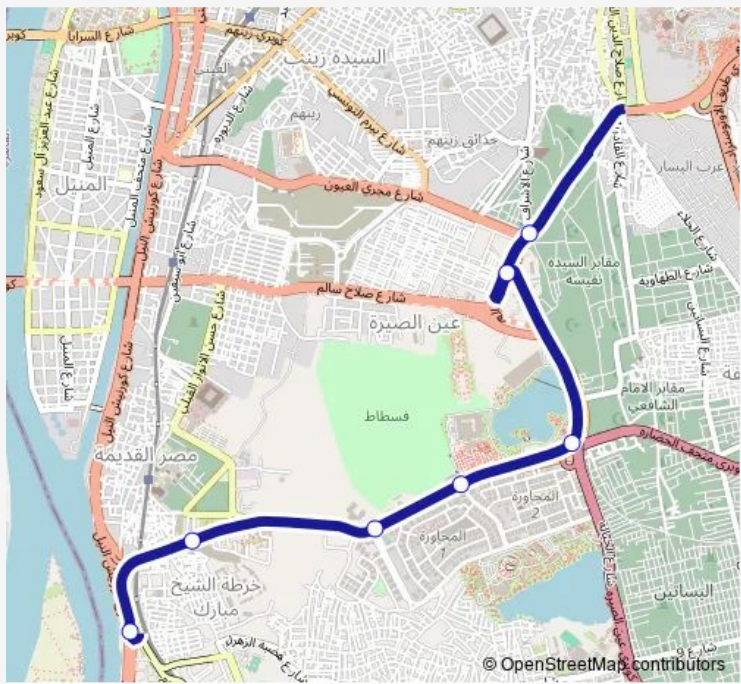

Bus Tomnaya Al Sayeda Aisha Station - Zahraa Metro

[Go to website](#)

Direction
 Magra Al Oyoun (Salah Salem) — River Transport Authority (Zahraa)
 7 stops
[Open route schedule](#)

- Magra Al Oyoun (Salah Salem)
- Al Abtal Club (Ein Al Seera)
- Misr El Qadima Police Department
- The National Museum of Egyptian Civilization
- Central Al Fustat
- Darb 1718
- River Transport Authority (Zahraa)

Route schedule
 Magra Al Oyoun (Salah Salem) — River Transport Authority (Zahraa)

Monday	10:00
Tuesday	10:00
Wednesday	10:00
Thursday	10:00
Friday	10:00
Saturday	10:00
Sunday	10:00

Route info
 Direction: Magra Al Oyoun (Salah Salem)
 Stops: 7
 Trip Duration: 0 hour 9 min

Direction

Darb 1718 — Al Sayeda Aisha

6 stops

[Open route schedule](#)

Darb 1718

Central Al Fustat

The National Museum of Egyptian Civilization

Misr Al Qadima Police Department

Magra Al Oyoum (Salah Salem)

Al Sayeda Aisha

Route schedule

Darb 1718 — Al Sayeda Aisha

Monday	10:00
Tuesday	10:00
Wednesday	10:00
Thursday	10:00
Friday	10:00
Saturday	10:00
Sunday	10:00

Route info

Direction: Darb 1718