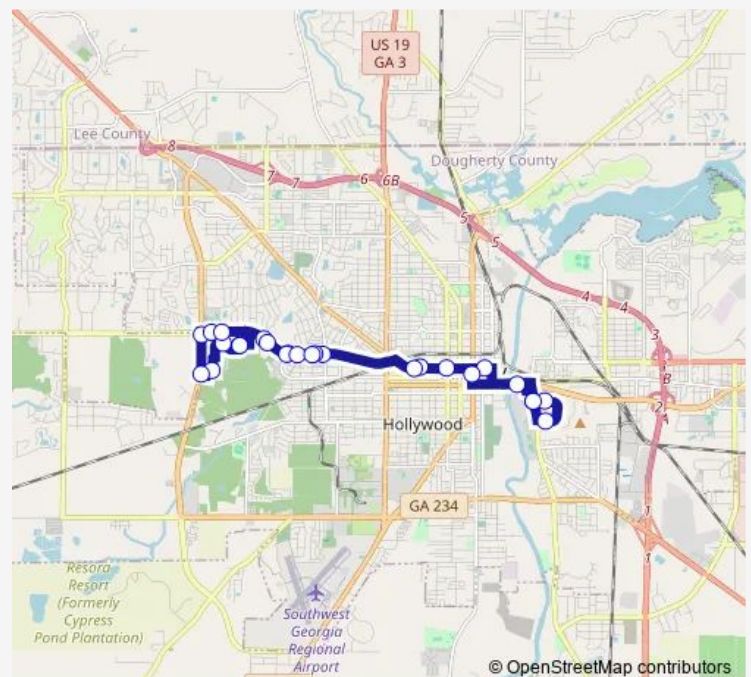

Thursday 06:45-17:15

Friday 06:45-17:15

Saturday 08:15-13:30

Sunday —

Route info

Direction: ASU Student Center

Stops: 26

Trip Duration: 0 hour 40 min

RAM — Rush: East

Gillionville Rd / N Shadowlawn Dr

Pine Ave / 700 Block of Pine Ave

N Jefferson St / W Broad Ave

E Oglethorpe Blvd / College Dr

ASU Student Center

Direction

Herbert Haley — Herbert Haley

24 stops

[Open route schedule](#)

Herbert Haley

ASU Gillionville Cavalier

Gillionville Rd @ College Park Apt

Gillionville Rd / W Broad Ave

Gillionville Rd / N Ingleside Dr.

Gillionville Rd / N Shadowlawn Dr

Friday 06:45-17:15

Saturday —

Sunday —

Route info

Direction: Herbert Haley

Stops: 24

Trip Duration: 0 hour 40 min

RAM Bus time schedules and route maps are available in an offline PDF at busmaps.com. Use the busmaps.com website to see live bus times, train schedule or subway schedule, and step-by-step directions for all public transit in Albany