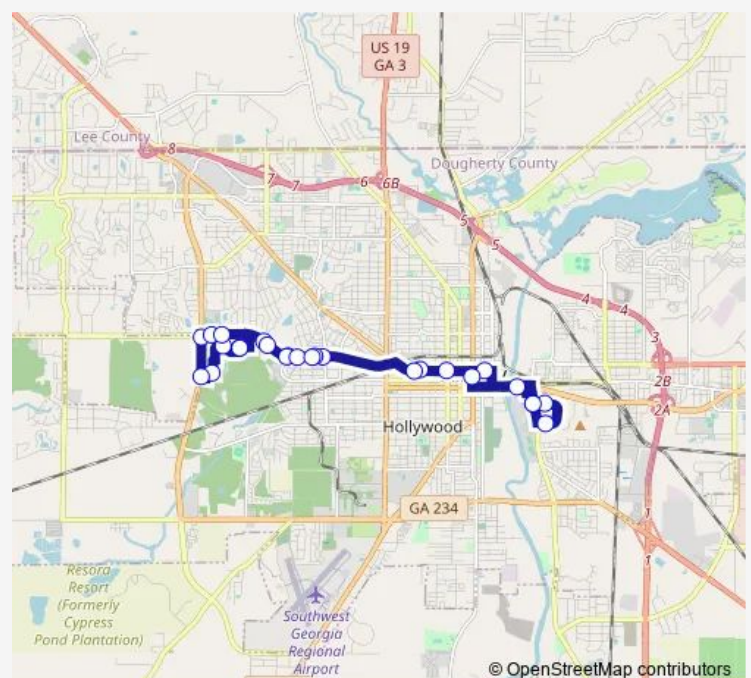

Gillionville Rd / N Ingleside Dr.

### Route schedule

ASU Student Center (Depart) — ASU Student Center (Depart)

Monday 06:45-17:15

Tuesday 06:45-17:15

Wednesday 06:45-17:15

Thursday 06:45-17:15

Friday 06:45-17:15

Saturday 08:15-13:30

### Route info

Direction: ASU Student Center (Depart)

Stops: 26

Trip Duration: 0 hour 40 min

■ Ram — Rush: East

Gillionville Rd / N Shadowlawn Dr

Pine Ave / 700 Block of Pine Ave

N Jefferson St / W Broad Ave

## Route info

Direction: Herbert Haley

Stops: 24

Trip Duration: 0 hour 40 min

Ram Bus time schedules and route maps are available in an offline PDF at [busmaps.com](https://busmaps.com). Use the [busmaps.com](https://busmaps.com) website to see live bus times, train schedule or subway schedule, and step-by-step directions for all public transit in Albany