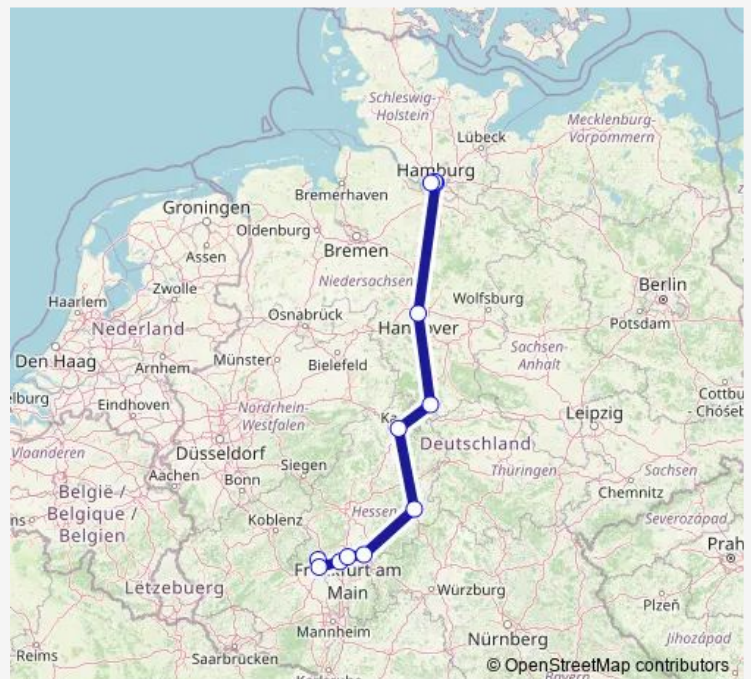

### Direction

Wiesbaden Hbf — Hamburg-Altona

12 stops

[Open route schedule](#)

Wiesbaden Hbf

Mainz Hbf

Frankfurt(M) Flughafen Fernbf

Frankfurt(Main)Süd

Hanau Hbf

Fulda

Kassel-Wilhelmshöhe

Göttingen

Hannover Hbf

Hamburg Hbf

Hamburg Dammtor

Hamburg-Altona

### Route schedule

Wiesbaden Hbf — Hamburg-Altona

Monday —

Tuesday —

Wednesday —

Thursday —

Friday —

Saturday 05:00

### Route info

Direction: Wiesbaden Hbf

Stops: 12

Trip Duration: 5 hour 9 min

ICE 392

ICE 392 Rail time schedules and route maps are available in an offline PDF at [busmaps.com](https://busmaps.com). Use the [busmaps.com](https://busmaps.com) website to see live bus times, train schedule or subway schedule, and step-by-step directions for all public transit in Hamburg