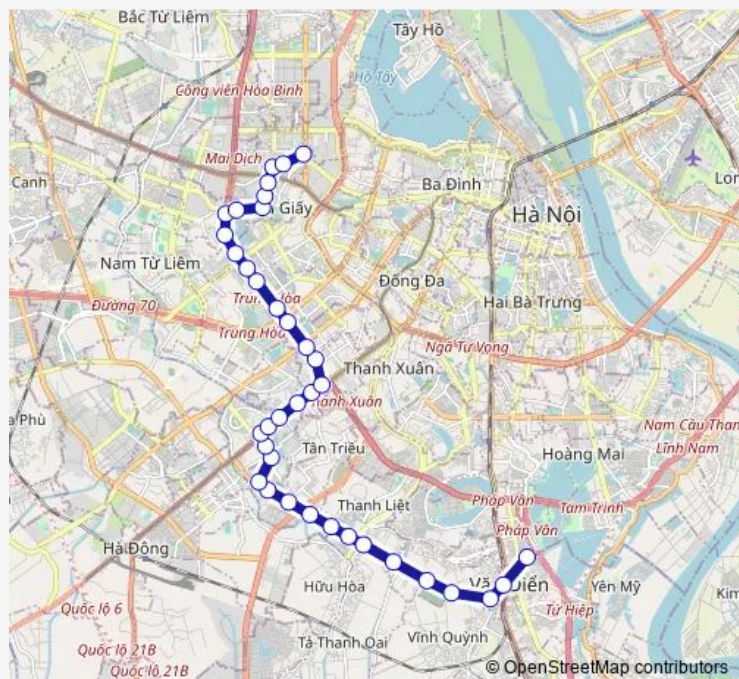

### Route schedule

STOP\_99\_1\_S30 — STOP\_85\_2\_S28

Monday 06:30-19:40

Tuesday 06:30-19:40

Wednesday 06:30-19:40

Thursday 06:30-19:40

Friday 06:30-19:40

Saturday 06:30-19:40

### Route info

Direction: STOP\_99\_1\_S30

Stops: 37

Trip Duration: 1 hour 17 min

Route\_39\_2

BusMaps

Stop\_21b\_1\_S20

Stop\_21b\_1\_S21