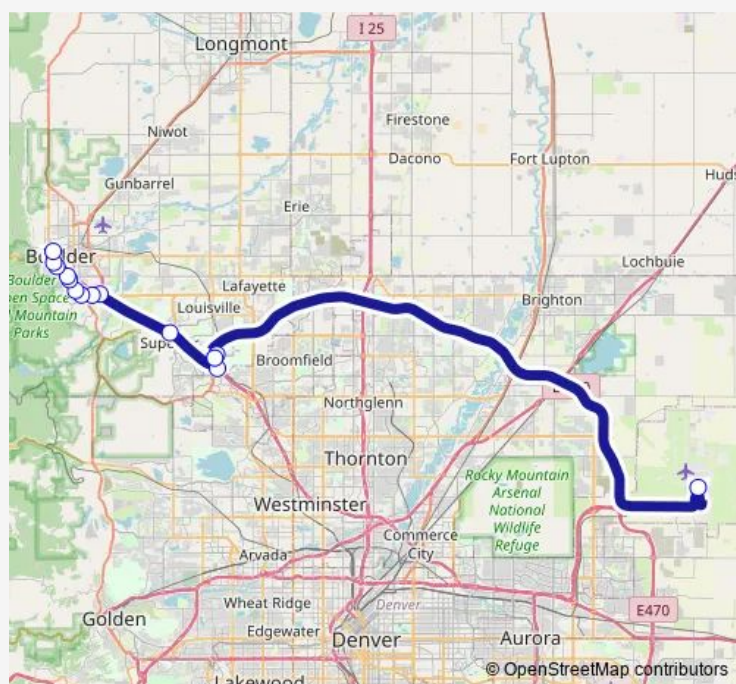

US 36 & McCaslin Station Gate B

Via Varra Rd & Midway Blvd

US 36 & Flatiron Station Gate A

13600 Block Via Varra

Denver Airport Station Gate 6

Route schedule

Downtown Boulder Station Gate 4 — Denver Airport Station Gate 6

Monday 16:26-17:26

Tuesday 16:26-17:26

Wednesday 16:26-17:26

Thursday 16:26-17:26

Friday 16:26-17:26

Saturday —

Sunday —

Route info

Direction: Downtown Boulder Station Gate 4

Stops: 15

Trip Duration: 1 hour 24 min

AB1 — Boulder / Denver Airport

Direction

Denver Airport Station Gate 8 — Downtown Boulder Station (Ar)

14 stops

[Open route schedule](#)

Denver Airport Station Gate 8

13500 Block Via Varra

US 36 & Flatiron Station Gate A

Via Varra Rd & Midway Blvd

US 36 & McCaslin Station Gate E

US 36 & Table Mesa Station Gate B

Table Mesa Dr & Tantra Dr

S Broadway & Table Mesa Dr