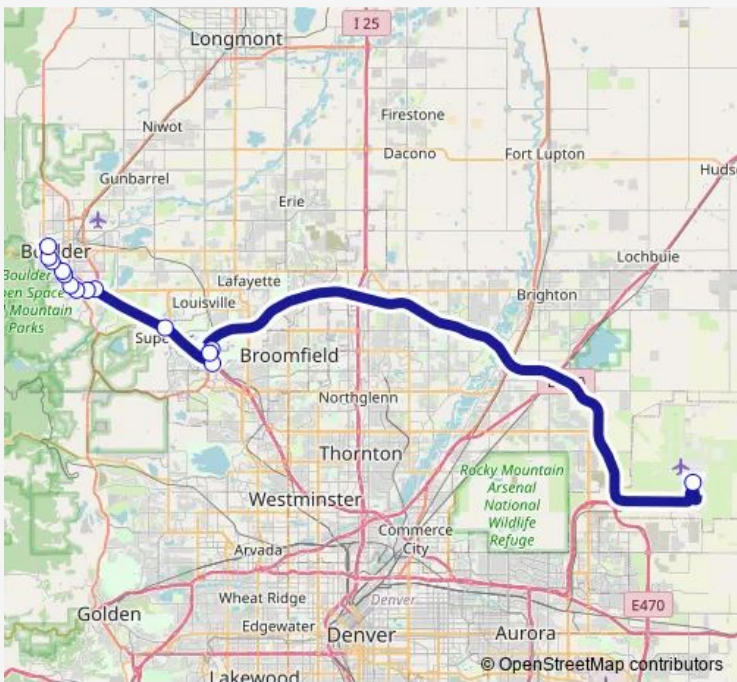

Bus Ab1 Boulder / Denver Airport

[Go to website](#)

Direction
 Downtown Boulder Station Gate 2 — Denver Airport Station Gate 10

15 stops

[Open route schedule](#)

- Downtown Boulder Station Gate 2
- Broadway & University Ave
- Broadway & College Ave
- Broadway & Euclid Ave
- Broadway & Baseline Rd
- Broadway & 27th Way
- S Broadway & Dartmouth Ave
- Table Mesa Dr & 39th St
- Table Mesa Dr & Tantra Dr
- US 36 & Table Mesa Station Gate B
- US 36 & Mccaslin Station Gate A
- Via Varra Rd & Midway Blvd
- US 36 & Flatiron Station Gate A
- 13600 Block Via Varra
- Denver Airport Station Gate 10

Route schedule

Downtown Boulder Station Gate 2 — Denver Airport Station Gate 10

Monday	—
Tuesday	—
Wednesday	—
Thursday	—
Friday	—
Saturday	—
Sunday	03:03-22:35

Route info

Direction: Downtown Boulder Station Gate 2

Stops: 15

Trip Duration: 1 hour 21 min

Ab1 — Boulder / Denver Airport **BusMaps**

Direction

Denver Airport Station Gate 10 — Downtown Boulder Station (Ar)

14 stops

[Open route schedule](#)

Denver Airport Station Gate 10

Stops: 14

Trip Duration: 1 hour 3 min

Direction

Downtown Boulder Station Gate 3 — Denver Airport Station Gate 6

15 stops

[Open route schedule](#)

Downtown Boulder Station Gate 3

Broadway & University Ave