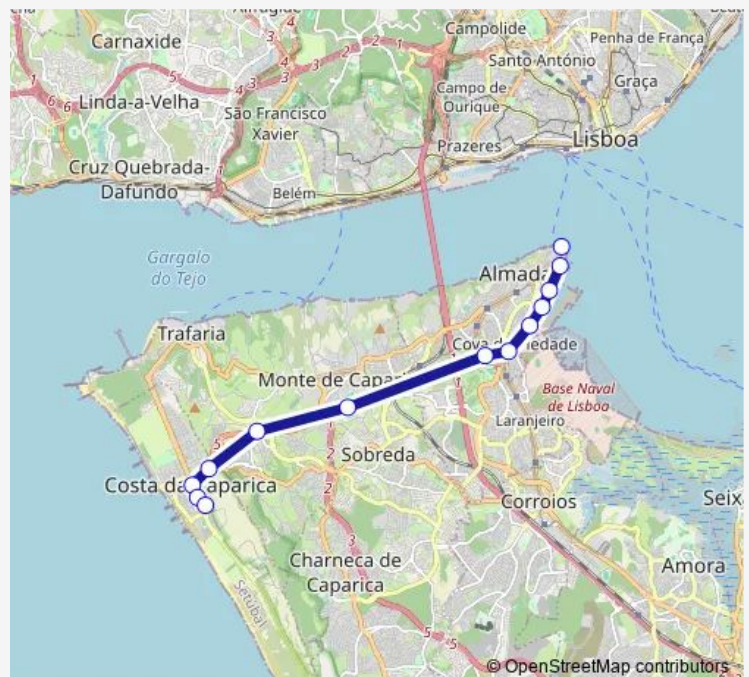

Thursday 06:30-19:30

Friday 06:30-19:30

Saturday 07:30-18:30

Sunday 07:30-18:30

Route info

Direction: Cacilhas (Lgo Alfredo Dinis Alex) Terminal P10

Stops: 13

Trip Duration: 0 hour 25 min