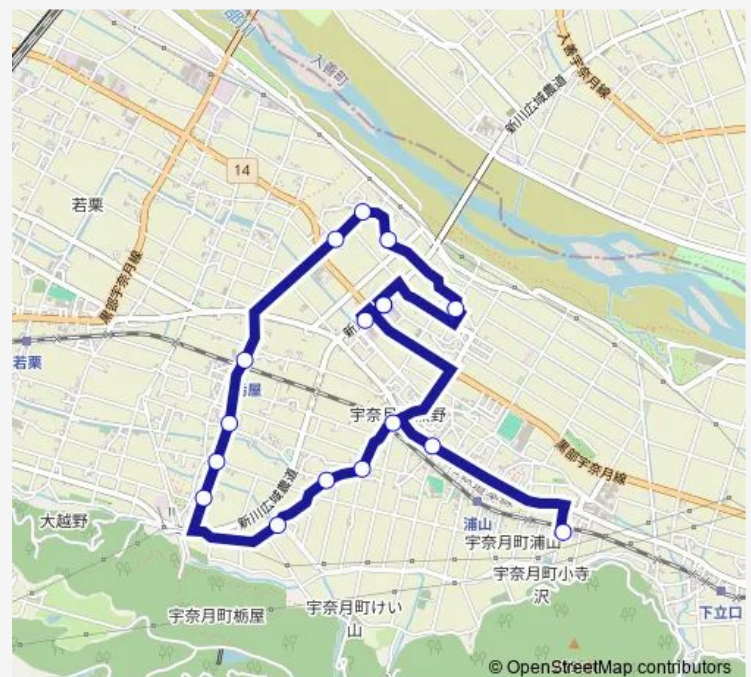

ちどりのき台

枳屋駅

大橋公民館

ポンプ格納庫前

防火水槽前

下村公民館

イラッセ

Route schedule

イラッセ — イラッセ

Monday 12:16

Tuesday 12:16

Wednesday 12:16

Thursday 12:16

Friday 12:16

Saturday —

Sunday —

Route info

Direction: イラッセ

Stops: 17

Trip Duration: 0 hour 25 min

07 枳屋大橋循環線 (右回り)

Bus time schedules and route maps are available in an offline PDF at busmaps.com. Use the busmaps.com website to see live bus times, train schedule or subway schedule, and step-by-step directions for all public transit in Kurobe-shi