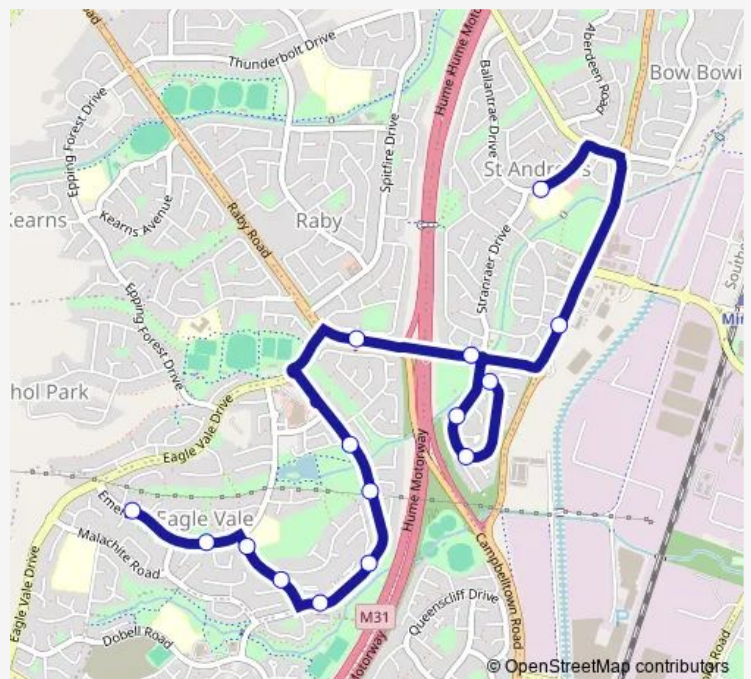

School Bus 5031 Emerald Dr to St Andrews Ps

[Go to website](#)

Direction

Emerald Dr At Cameo Pl — St Andrews Public School, Ballantrae Dr

15 stops

[Open route schedule](#)

- Emerald Dr At Cameo Pl
- Emerald Dr Opp Alabaster Pl
- Mary Immaculate Parish Primary School, Aquamarine Dr
- Aquamarine Dr After Tourmanline St
- Gould Rd Opp Beryl Cl
- Gould Rd Before Chalcedony St
- Eagle Farm Reserve, Gould Rd
- Eagle Farm Reserve, Gould Rd
- Raby Rd Opp Eagle Vale Rd
- Raby Rd Before Stranraer Dr
- Stromeferry Cres At Gleneagles Pl
- Stromeferry Cres At Glenshee Pl
- Stromeferry Reserve, Stromeferry Cres
- Aberfeldy Cres Access, Campbelltown Rd
- St Andrews Public School, Ballantrae Dr

Route schedule

Emerald Dr At Cameo Pl — St Andrews Public School, Ballantrae Dr

Monday	08:45
Tuesday	08:45
Wednesday	08:45
Thursday	08:45
Friday	—
Saturday	—
Sunday	—

Route info

Direction: Emerald Dr At Cameo Pl

Stops: 15

Trip Duration: 0 hour 20 min

5031 — Emerald Dr to St Andrews Ps

5031 School Bus time schedules and route maps are available in an offline PDF at busmaps.com. Use the busmaps.com website to see live bus times, train schedule or subway schedule, and step-by-step directions for all public transit in Liverpool