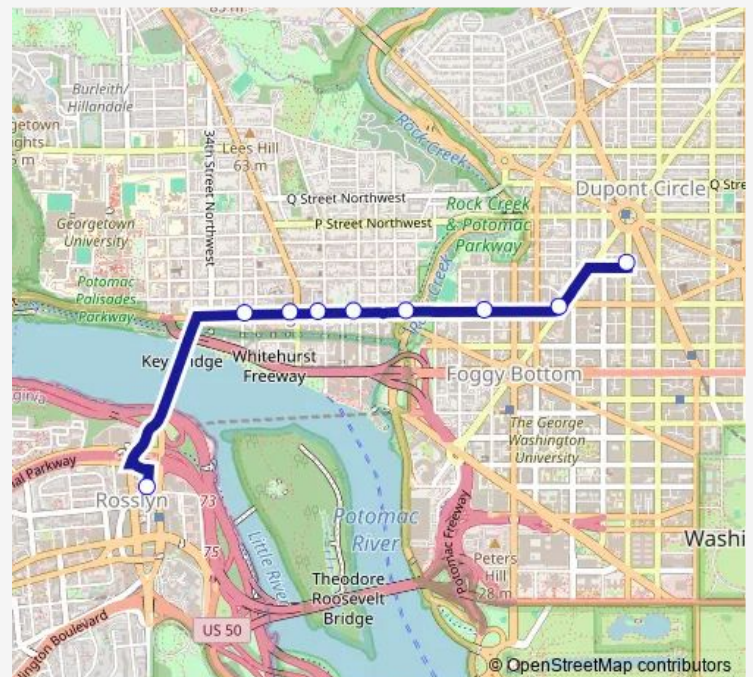

Bus RS-DP Dupont Circle – Rosslyn

[Go to website](#)

Direction

19th Street and N Street NW (Sb) — Rosslyn Metro Station

9 stops

[Open route schedule](#)

19th Street and N Street NW (Sb)

New Hampshire Avenue and M Street NW (Sb)

M Street and 24th Street NW (Wb)

M Street and 28th Street NW (Wb)

M Street and 30th Street NW (Wb)

M Street and 31st Street NW (Wb)

M Street and Wisconsin Avenue NW (Wb)

M Street and 33rd Street NW (Wb)

Rosslyn Metro Station

Route schedule

19th Street and N Street NW (Sb) — Rosslyn Metro Station

Monday 06:00-24:00

Tuesday 06:00-24:00

Wednesday 06:00-24:00

Thursday 06:00-24:00

Friday 06:00-02:50⁺¹

Saturday 03:00-02:50⁺¹

Sunday 03:00-24:00

Route info

Direction: 19th Street and N Street NW (Sb)

Stops: 9

Trip Duration: 0 hour 24 min

RS-DP — Dupont Circle – Rosslyn

Direction

Rosslyn Metro Station — 19th Street and N Street NW (Sb)