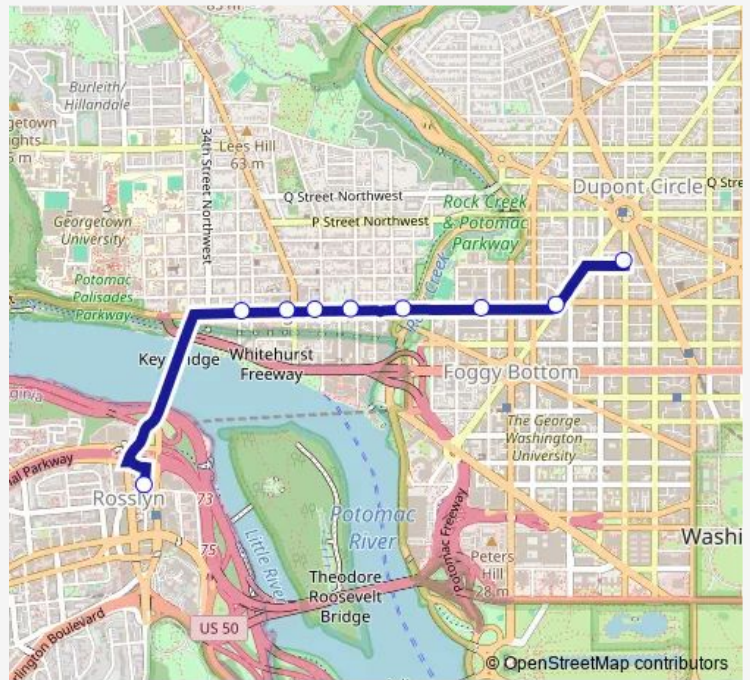

Bus RS-Dp Dupont Circle – Rosslyn

[Go to website](#)

Direction
 19th Street and N Street NW (Sb) — Rosslyn Metro Station
 9 stops
[Open route schedule](#)

- 19th Street and N Street NW (Sb)
- New Hampshire Avenue and M Street NW (Sb)
- M Street and 24th Street NW (Wb)
- M Street and 28th Street NW (Wb)
- M Street and 30th Street NW (Wb)
- M Street and 31st Street NW (Wb)
- M Street and Wisconsin Avenue NW (Wb)
- M Street and 33rd Street NW (Wb)
- Rosslyn Metro Station

Route schedule
 19th Street and N Street NW (Sb) — Rosslyn Metro Station

Monday	06:00-24:00
Tuesday	06:00-24:00
Wednesday	06:00-24:00
Thursday	06:00-24:00
Friday	06:00-02:50 ⁺¹
Saturday	03:00-02:50 ⁺¹
Sunday	03:00-24:00

Route info
 Direction: 19th Street and N Street NW (Sb)
 Stops: 9
 Trip Duration: 0 hour 24 min

RS-Dp — Dupont Circle – Rosslyn

Direction

Rosslyn Metro Station — 19th Street and N Street NW (Sb)

9 stops

[Open route schedule](#)

Rosslyn Metro Station

M Street and 34th Street NW (Wb)

M Street and Potomac Street NW (Wb)

M Street and Wisconsin Avenue NW (Eb)

M Street and Thomas Jefferson Street NW (Eb)

Pennsylvania Avenue and 28th Street NW (Wb)