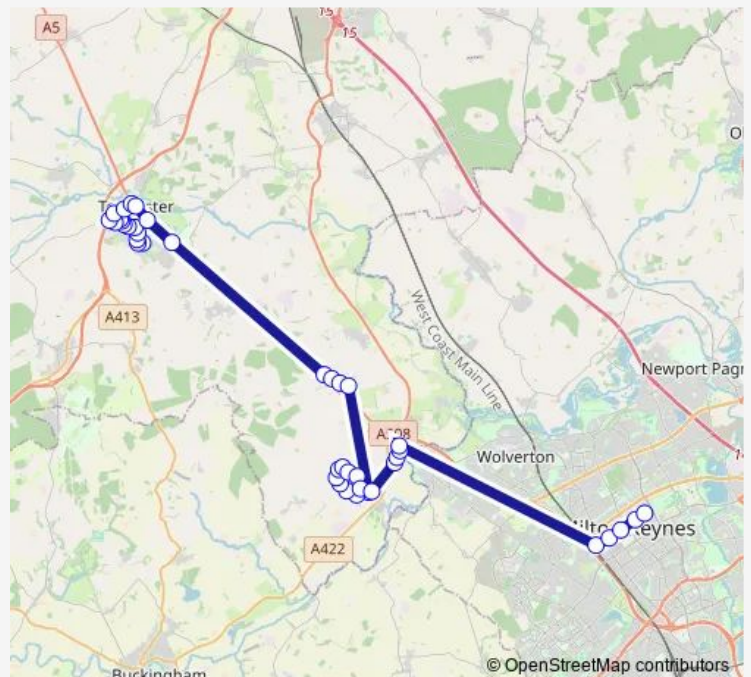

### Direction

Theatre District — Towcester Race Course opp

25 stops

[Open route schedule](#)

Theatre District

The Point

Central Business Exchange

Santander House

Homestead Way

### Route schedule

Theatre District — Towcester Race Course opp

Monday 07:35-18:30

Tuesday 07:35-18:30

Wednesday 07:35-18:30

Thursday 07:35-18:30

Friday 07:35-18:30

Saturday 07:35-18:30

### Route info

Direction: Theatre District

Stops: 25

Trip Duration: 0 hour 54 min

■ X91 — Silverstone - Milton Keynes

BusMaps

Meadow View

Oak View