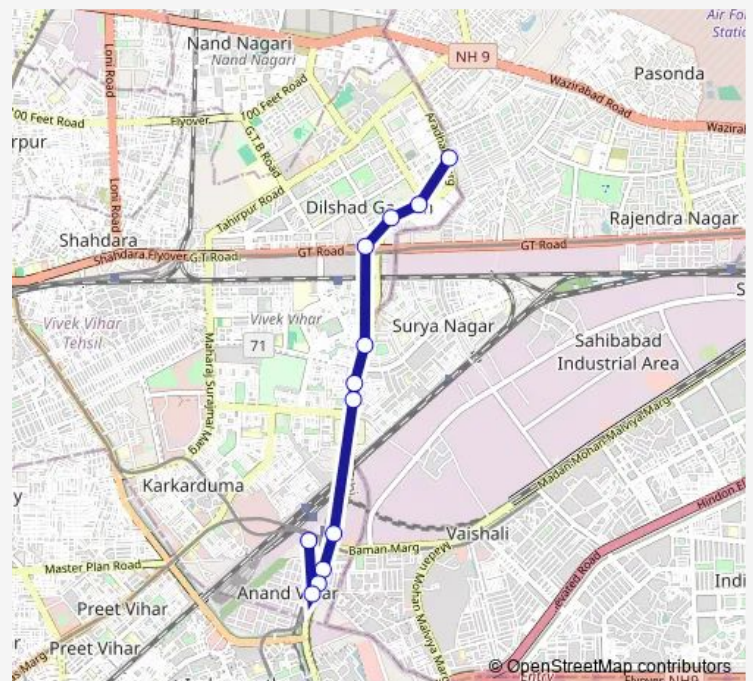

Bus 33linkstlup

[Go to website](#)

Direction

New Seema Puri Depot Cluster — Anand Vihar Isbt Terminal

12 stops

[Open route schedule](#)

New Seema Puri Depot Cluster

Old Seema Puri

Jandk Pocket Dilshad Garden

Shahdara Border Circle

Surya Nagar (Gazipur Road)

Ram Prastha Temple

Ram Prastha Crossing

Anand Vihar Isbt Main Road

Maharaj Pur Check Post

Gazipur Depot

Telco Gazipur

Anand Vihar Isbt Terminal

Route schedule

New Seema Puri Depot Cluster — Anand Vihar Isbt Terminal

Monday 05:05-22:40

Tuesday 05:05-22:40

Wednesday 05:05-22:40

Thursday 05:05-22:40

Friday 05:05-22:40

Saturday 05:05-22:40

Sunday 05:05-22:40

Route info

Direction: New Seema Puri Depot Cluster

Stops: 12

Trip Duration: 0 hour 24 min

■ 33linkstlup