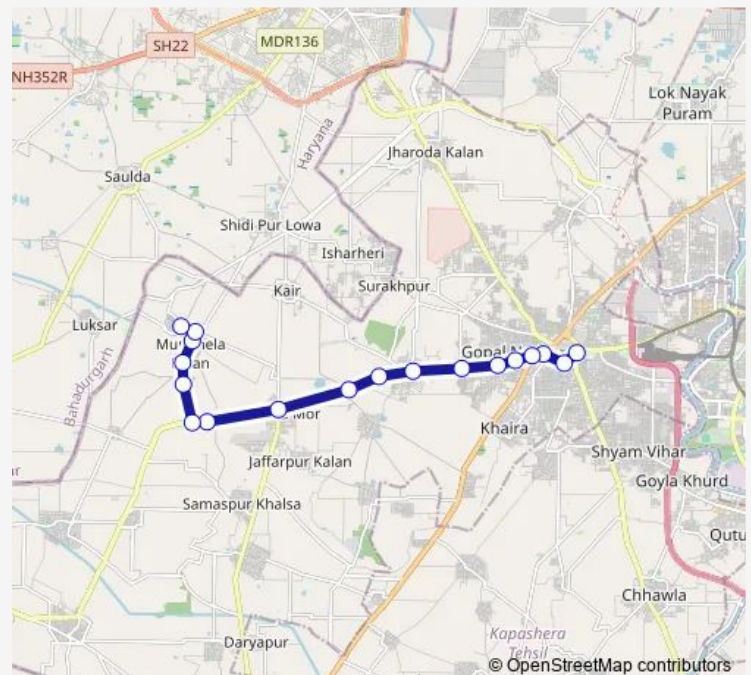

Route schedule

Najafgarh Delhi Gate — Mundhela Khurd Village

Monday 05:25-20:05

Tuesday 05:25-20:05

Wednesday 05:25-20:05

Thursday 05:25-20:05

Friday 05:25-20:05

Saturday 05:25-20:05

Sunday 05:25-20:05

Route info

Direction: Najafgarh Delhi Gate

Stops: 18

Trip Duration: 0 hour 46 min

836aup

BusMaps

836aup Bus time schedules and route maps are available in an offline PDF at busmaps.com. Use the busmaps.com website to see live bus times, train schedule or subway schedule, and step-by-step directions for all public transit in Najafgarh