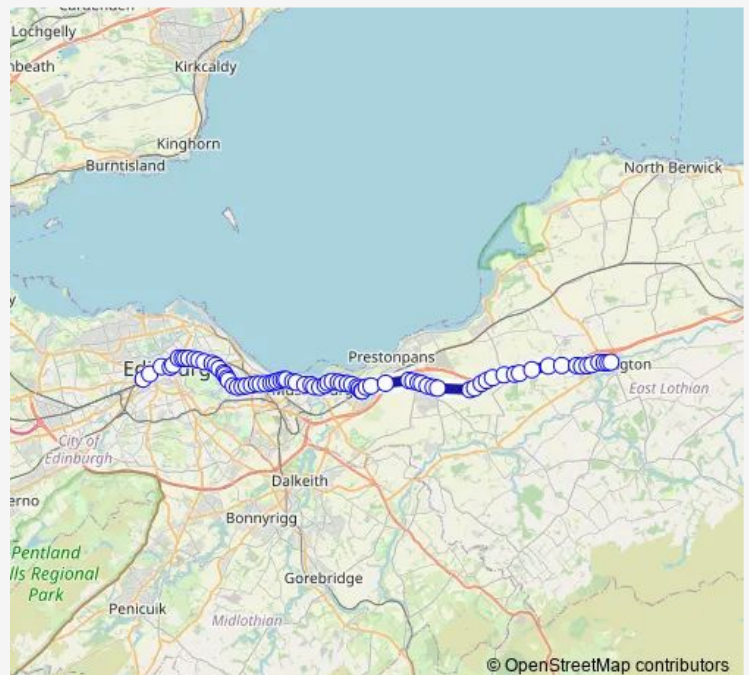

Thursday —

Friday —

Saturday —

Sunday —

Route info

Direction: West Maitland Street

Stops: 79

Trip Duration: 0 hour 55 min