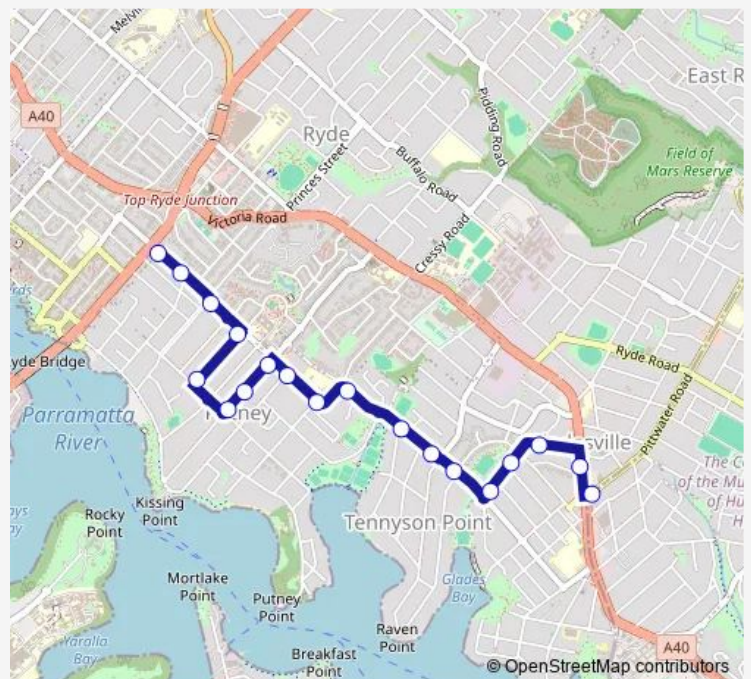

Charles St At Morrison Rd

Charles St Before Phillip Rd

Charles St At Phillip Rd

Payten St At Phillip Rd

Payten St At Morrison Rd

Morrison Rd At Princes St

Morrison Rd At Regent St

Morrison Rd Before Church St

### Route schedule

Pittwater Rd Opp Gladeshill Presbyterian Church — Morrison Rd Before Church St

Monday 16:27

Tuesday 16:27

Wednesday 16:27

Thursday 16:27

Friday 16:27

Saturday —

### Route info

Direction: Pittwater Rd Opp Gladeshill Presbyterian Church

Stops: 19

Trip Duration: 0 hour 11 min

## Route info

Direction: Morrison Rd After Church St

Stops: 29

Trip Duration: 0 hour 21 min

Mary St Opp St Joseph's College

Mark St After Mary St

Villa Maria Primary School, Mark St

Ryde Rd Opp St Joseph's College