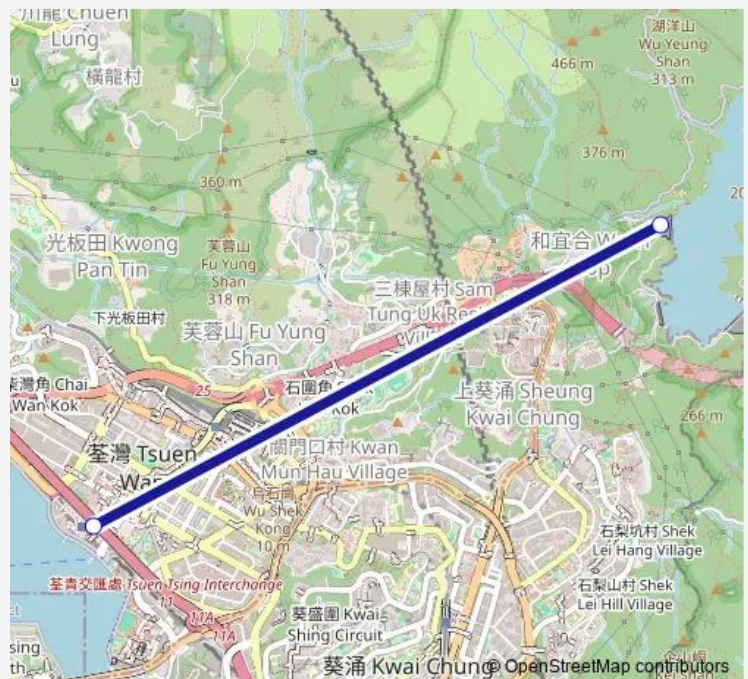

### Route schedule

HOI Kwai Road Public Transport Interchange — Shing MUN Reservoir

Monday	—
Tuesday	—
Wednesday	—
Thursday	—
Friday	—
Saturday	—
Sunday	08:00

### Route info

Direction: HOI Kwai Road Public Transport Interchange

Stops: 2

Trip Duration: 0 hour 15 min

■ 94s — HOI Kwai Road Public Transport Interchange - Shing MUN Reservoir

**Direction**

Shing MUN Reservoir — HOI Kwai Road Public Transport Interchange