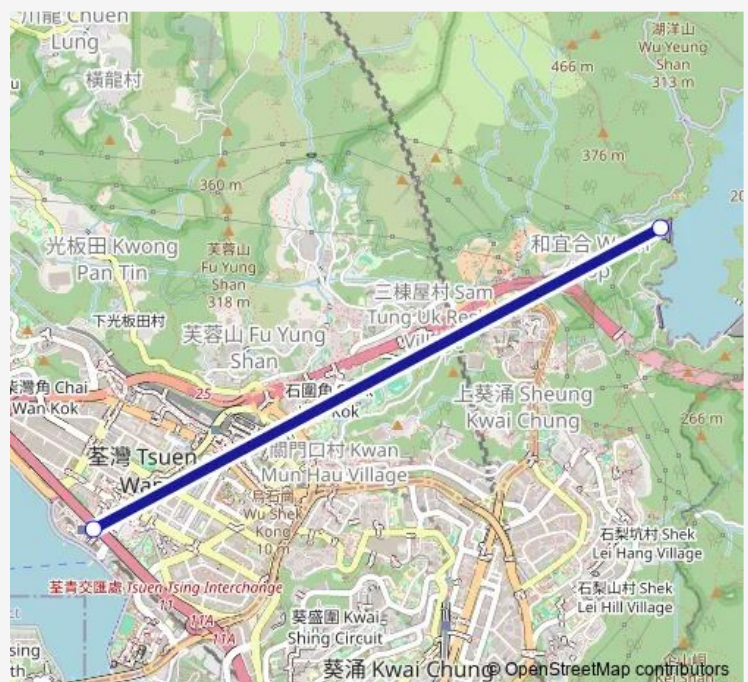

SHING MUN RESERVOIR

Route schedule

HOI KWAI ROAD PUBLIC TRANSPORT INTERCHANGE
— SHING MUN RESERVOIR

Monday	—
Tuesday	—
Wednesday	—
Thursday	—
Friday	—
Saturday	—
Sunday	08:00

Route info

Direction: HOI KWAI ROAD PUBLIC TRANSPORT INTERCHANGE

Stops: 2

Trip Duration: 0 hour 12 min

DirectionSHING MUN RESERVOIR — HOI KWAI ROAD PUBLIC
TRANSPORT INTERCHANGE

2 stops

[Open route schedule](#)

SHING MUN RESERVOIR

HOI KWAI ROAD PUBLIC TRANSPORT INTERCHANGE