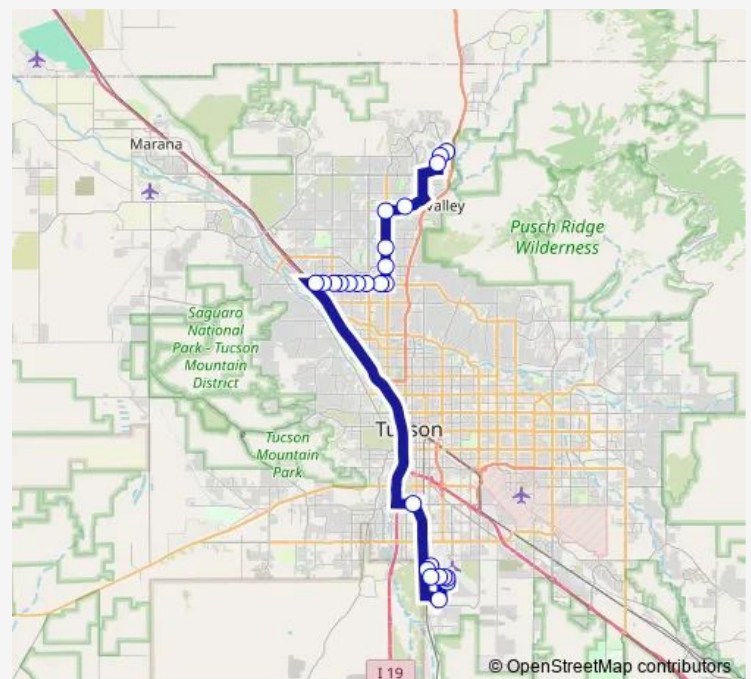

Innovation Pk Dr/Tangerine Rd (Nw)

Lambert/Riverfront Park (Nw)

La Canada/Lambert (Sw)

La Canada/Overton Rd (Sw)

La Canada/Magee (Sw)

Ina/La Canada (Nw)

Ina/Express Care (Nw)

Ina/La Cholla (Nw)

Ina/Crystal Cave (Nw)

Ina/Shannon (Nw)

Ina/Cmo De La Tierra (Nw)

Ina/Meredith (Nw)

Ina/Oldfather (Ne)

Ina/Cmo De Las Capas (Nw)

Irvington/Laos Transit Center (Se)

Bombardier/Aeropark Blvd (Inside)

Aero Park BI/Flight Safety (In Front)

Raytheon/World View (In Front)

Raytheon/C Gate

Route schedule

Rancho Vistoso/Pusch Mountain View (Nw) —
Raytheon/Building 847

Monday	05:00-06:30
Tuesday	05:00-06:30
Wednesday	05:00-06:30
Thursday	05:00-06:30
Friday	05:00-06:30
Saturday	—
Sunday	—

Route info

Direction: Rancho Vistoso/Pusch Mountain View (Nw)

Stops: 25

Trip Duration: 1 hour 15 min

203X — Oro Valley-Aero Park Express

Raytheon/Building 830

Raytheon/Center

Raytheon/Building 840