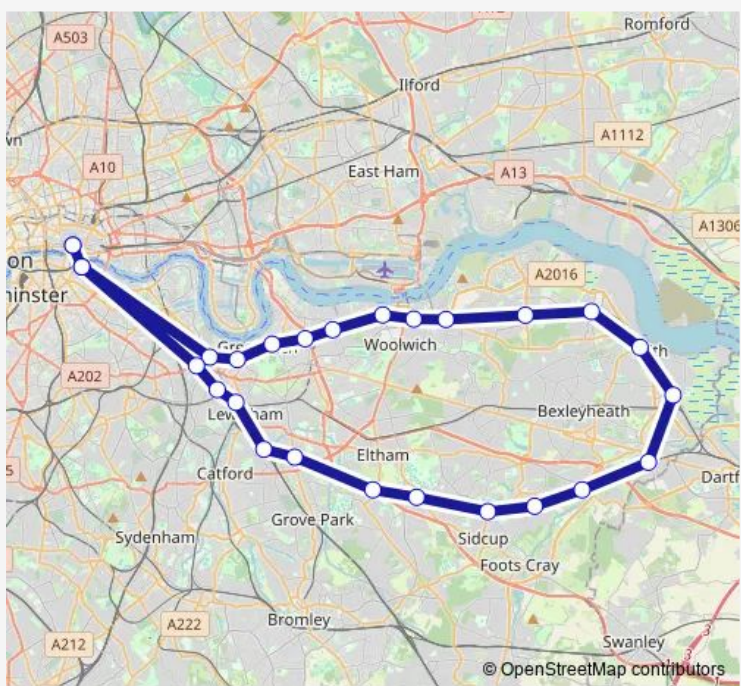

Rail Se:Cst->Cst SE train service from CST to Cst

[Go to website](#)

Direction
London Cannon Street — London Cannon Street
21 stops
[Open route schedule](#)

- London Cannon Street
- London Bridge
- New Cross
- St Johns (London)
- Lewisham
- Hither Green
- Grove Park
- Elmstead Woods
- Chislehurst
- Petts Wood
- Orpington
- Petts Wood
- Chislehurst
- Elmstead Woods
- Grove Park
- Hither Green
- Lewisham
- St Johns (London)
- New Cross
- London Bridge
- London Cannon Street

Route schedule
London Cannon Street — London Cannon Street

Monday	21:50
Tuesday	21:50
Wednesday	21:50
Thursday	21:50
Friday	21:50
Saturday	—
Sunday	—

Route info
Direction: London Cannon Street
Stops: 21
Trip Duration: 1 hour 28 min

■ Se:Cst->Cst — SE train service from CST to Cst **BusMaps**