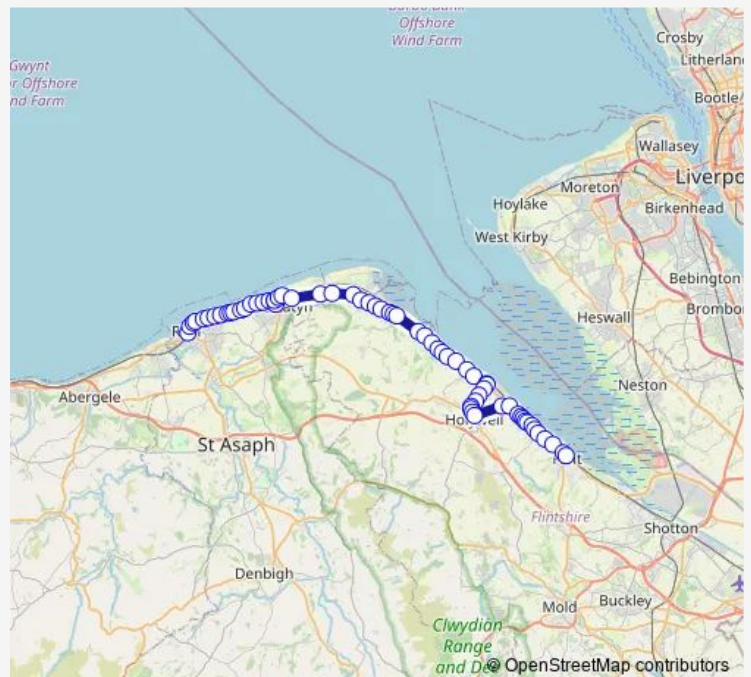

Bus 11C Holywell - Rhyl via Prestatyn

[Go to website](#)

Direction

Rhyl Bus Station Stand C — The Ship Hotel

65 stops

[Open route schedule](#)

Rhyl Bus Station Stand C

Fairfield Avenue

Prestatyn Bus Station Stand 2

Royal Victoria Hotel

Marine Road

Route schedule

Rhyl Bus Station Stand C — The Ship Hotel

Monday 05:15-18:35

Tuesday 05:15-18:35

Wednesday 05:15-18:35

Thursday 05:15-18:35

Friday 05:15-18:35

Saturday 05:15-18:35

Sunday —

Route info

Direction: Rhyl Bus Station Stand C

Stops: 65

Trip Duration: 1 hour 1 min

Friday 07:41-19:45

Saturday 07:41-19:45

Sunday —

Route info

Direction: Holywell Bus Station Stand 3

Stops: 51

Trip Duration: 0 hour 50 min

Station Road Turn