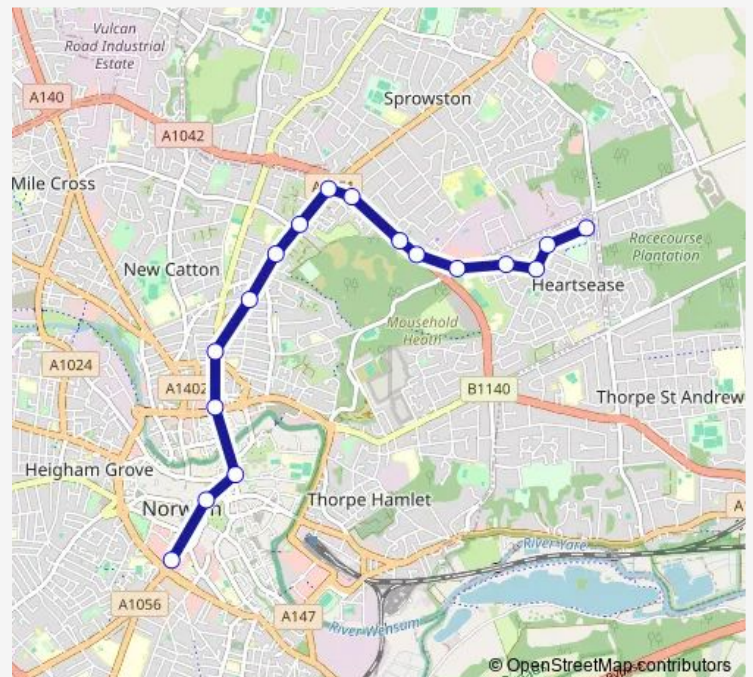

### Route schedule

St Stephens Street — Play Area

Monday 09:45-13:45

Tuesday 09:45-13:45

Wednesday 09:45-13:45

Thursday 09:45-13:45

Friday 09:45-13:45

Saturday 09:45-17:45

### Route info

Direction: St Stephens Street

Stops: 17

Trip Duration: 0 hour 24 min

■ 11C — Heartsease - Norwich

BusMaps

## Direction

Play Area — St Stephens Street

22 stops

[Open route schedule](#)

Play Area

Racecourse Road

Munnings Road

Springfield Road

## Route schedule

Play Area — St Stephens Street

Monday 10:10-14:10

---

Tuesday 10:10-14:10

---

Wednesday 10:10-14:10

---