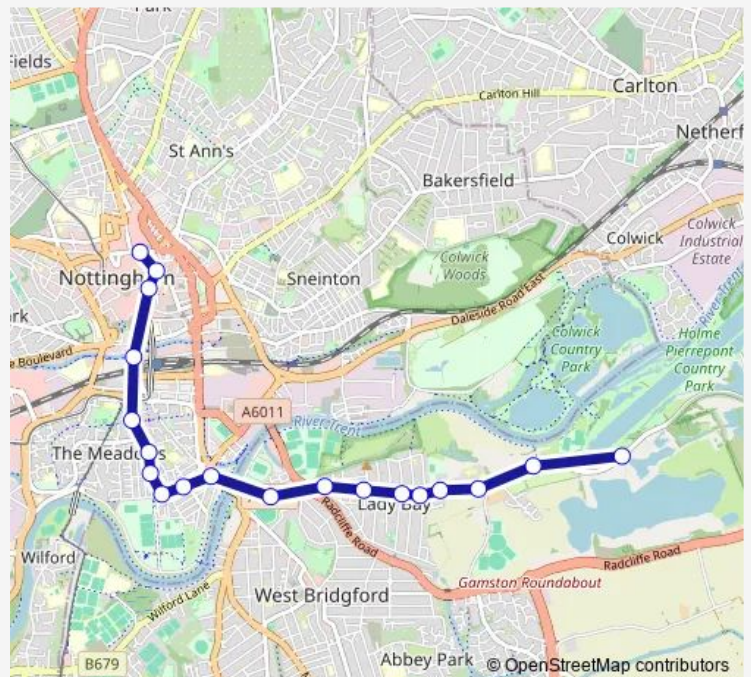

Bus 11C City-Water Sports Centre

[Go to website](#)

Direction

Water Sports Centre — Victoria Centre

19 stops

[Open route schedule](#)

- Water Sports Centre
- Caravan Park
- Skylarks
- Adbolton Lane
- Seymour Road
- Gertrude Road
- Primary School
- Woodland Road
- Fox Road
- Victoria Embankment
- Bunbury Street
- Collygate Road
- Holgate Road
- Wilford Crescent
- Bridgeway Centre
- Nottingham Railway Station
- Fletcher Gate
- George Street
- Victoria Centre

Route schedule

Water Sports Centre — Victoria Centre

Monday	10:58-15:58
Tuesday	10:58-15:58
Wednesday	10:58-15:58
Thursday	10:58-15:58
Friday	10:58-15:58
Saturday	10:58-16:58
Sunday	09:35-18:05

Route info

Direction: Water Sports Centre

Stops: 19

Trip Duration: 0 hour 23 min

11C — City-Water Sports Centre

Direction

Victoria Centre — Water Sports Centre

24 stops

[Open route schedule](#)

Sunday 09:00-17:30

Route info

Direction: Victoria Centre

Stops: 24

Trip Duration: 0 hour 26 min

11C Bus time schedules and route maps are available in an offline PDF at busmaps.com. Use the busmaps.com website to see live bus times, train schedule or subway schedule, and step-by-step directions for all public transit in Nottingham