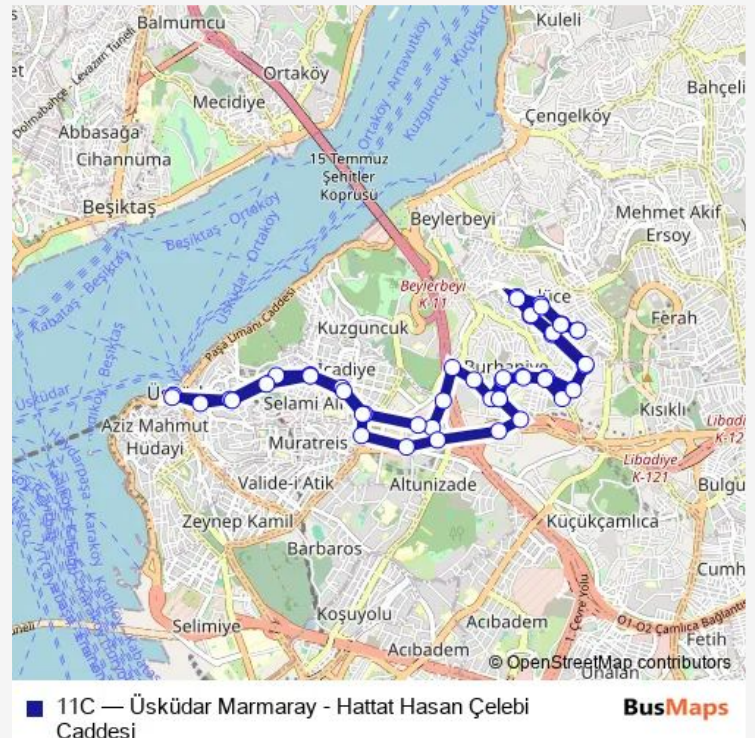

## Route info

Direction: ÜSKÜDAR MARMARAY

Stops: 24

Trip Duration: 0 hour 22 min

DEREİÇİ

ÇANKAYA SOKAK

HATTAT HASAN ÇELEBİ CADDESİ

**Direction**