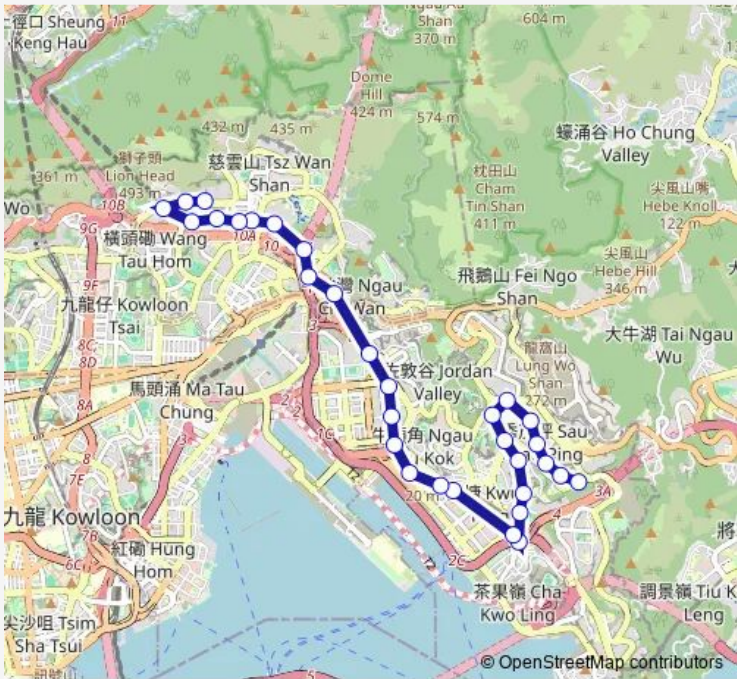

[Kmb+Ctb] Ning PO No.2 College/
Ning PO No.2 College, SAU MAU Ping Road[[Kmb] Ning PO No.2 College

[Kmb] United Christian Hospital

[Kmb+Ctb] Cheung WO Court/
Cheung WO Court, HIP WO Street[[Kmb] Cheung WO Court

[Kmb] PO PUI Court

[Kmb] Tsui TSZ House

[Kmb] Kwun Tong Swimming Pool

[Ctb] Yung Fung Shee Memorial Centre, WAI FAT Road[[Kmb] Yung Fung Shee Memorial Centre

Route schedule
 [Kmb] SAU MAU Ping (Upper) BUS Terminus — [Ctb] Chuk Yuen Estate[[Kmb+Ctb] Chuk Yuen Estate BUS Terminus/
Chuk Yuen Estate[[Kmb] Chuk Yuen Estate BUS Terminus

Monday	05:40-22:40
Tuesday	05:40-22:40
Wednesday	05:40-22:40
Thursday	05:40-22:40
Friday	05:40-22:40
Saturday	05:40-22:30
Sunday	05:40-22:00

Route info
 Direction: [Kmb] SAU MAU Ping (Upper) BUS Terminus
 Stops: 31
 Trip Duration: 0 hour 49 min