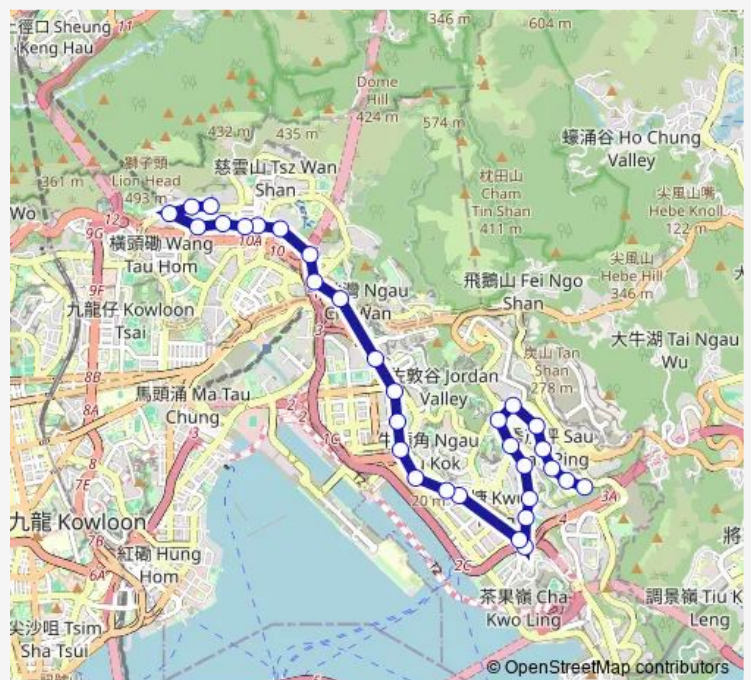

**Bus 11c Chuk Yuen Estate - SAU MAU Ping (Upper)**

[Go to website](#)

**Direction**  
 [Kmb] SAU MAU Ping (Upper) BUS Terminus — [Ctb] Chuk Yuen Estate[[Kmb+Ctb] Chuk Yuen Estate BUS Terminus/<Br>Chuk Yuen Estate[[Kmb] Chuk Yuen Estate BUS Terminus

31 stops

[Open route schedule](#)

- [Kmb] SAU MAU Ping (Upper) BUS Terminus
- [Ctb] SAU Ming House SAU MAU Ping Estate, SAU Ming Road[[Kmb+Ctb] SAU Ming House/<Br>Sau Ming House SAU MAU Ping Estate, SAU Ming Road[[Kmb] SAU Ming House
- [Ctb] SAU FU House SAU MAU Ping Estate, SAU Ming Road[[Kmb+Ctb] SAU FU House/<Br>Sau FU House SAU MAU Ping Estate, SAU Ming Road[[Kmb] SAU FU House
- [Ctb] SAU MAU Ping Shopping Centre, SAU Ming Road[[Kmb+Ctb] SAU MAU Ping Shopping Centre/<Br>Sau MAU Ping Shopping Centre, SAU Ming Road[[Kmb] SAU MAU Ping Shopping Centre
- [Ctb] SAU LOK House SAU MAU Ping Estate, SAU Ming Road[[Kmb+Ctb] SAU LOK House/<Br>Sau LOK House SAU MAU Ping Estate, SAU Ming Road[[Kmb] SAU LOK House
- [Kmb+Ctb] Ning PO No.2 College/<Br>Ning PO No.2 College, SAU MAU Ping Road[[Kmb] Ning PO No.2 College
- [Kmb] United Christian Hospital
- [Kmb+Ctb] Cheung WO Court/<Br>Cheung WO Court, HIP WO Street[[Kmb] Cheung WO Court
- [Kmb] PO PUI Court
- [Kmb] Tsui TSZ House
- [Kmb] Kwun Tong Swimming Pool
- [Ctb] Yung Fung Shee Memorial Centre, WAI FAT Road[[Kmb] Yung Fung Shee Memorial Centre

Route schedule  
 [Kmb] SAU MAU Ping (Upper) BUS Terminus — [Ctb] Chuk Yuen Estate[[Kmb+Ctb] Chuk Yuen Estate BUS Terminus/<Br>Chuk Yuen Estate[[Kmb] Chuk Yuen Estate BUS Terminus

Monday	05:40-22:40
Tuesday	05:40-22:40
Wednesday	05:40-22:40
Thursday	05:40-22:40
Friday	05:40-22:40
Saturday	05:40-22:30
Sunday	05:40-22:00

Route info  
 Direction: [Kmb] SAU MAU Ping (Upper) BUS Terminus  
 Stops: 31  
 Trip Duration: 0 hour 45 min

[Ctb] Shing YIP Street Rest Garden, CHA KWO Ling Road[[Kmb] Shing YIP Street Rest Garden

[Ctb] Millennium City, Kwun Tong Road[[Kmb] Kwun Tong BBI - Millennium City