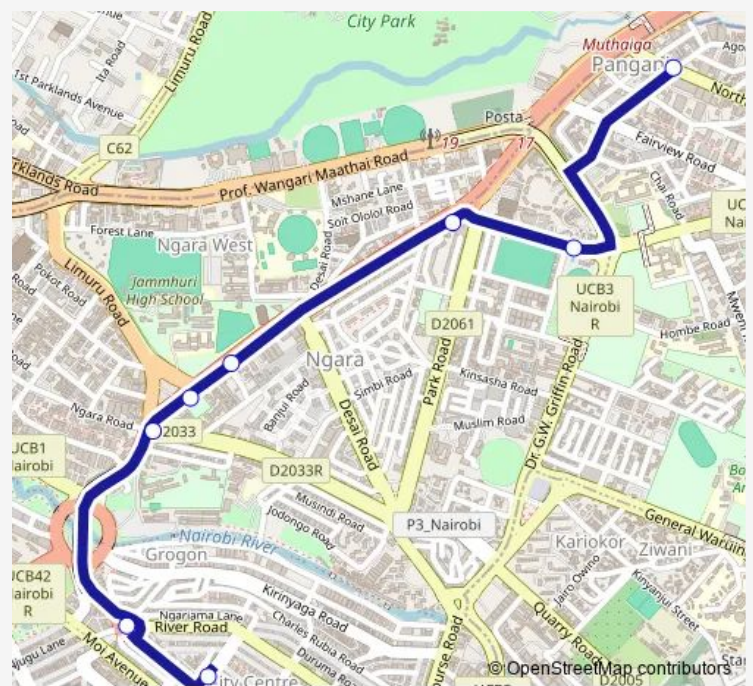

Bus 11C Odeon-Pangani Flyover-Pangani Girls High School-Mlango-Pangani Terminus

[Go to website](#)

Direction

Odeon — Pangani Terminal

7 stops

[Open route schedule](#)

Odeon

Koja

Ngara

KIE/Pioneer/Desai

Guru Nanak

Pangani

Pangani Terminal

Route schedule

Odeon — Pangani Terminal

Monday	06:00
Tuesday	06:00
Wednesday	06:00
Thursday	06:00
Friday	06:00
Saturday	06:00
Sunday	06:00

Route info

Direction: Odeon

Stops: 7

Trip Duration: 0 hour 9 min

11C — Odeon-Pangani Flyover-Pangani Girls High School-Mlango-Pangani Terminus

Direction

Pangani Terminal — Odeon

8 stops

Odeon

Route schedule

Pangani Terminal — Odeon

Monday	06:00
Tuesday	06:00
Wednesday	06:00
Thursday	06:00
Friday	06:00
Saturday	06:00
Sunday	06:00

Route info

Direction: Pangani Terminal

Stops: 8

Trip Duration: 0 hour 9 min