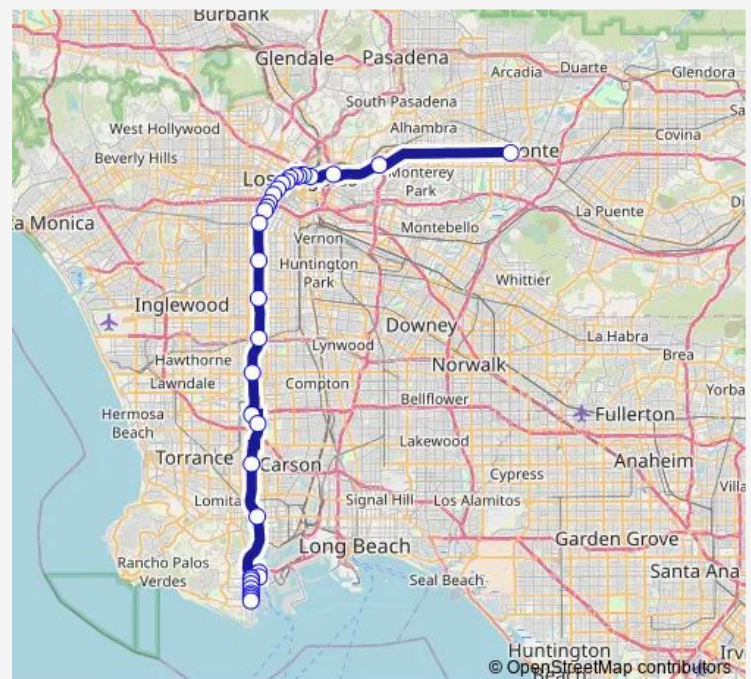

Pacific / 15th

Pacific / 11th

Pacific / 7th

Pacific / 3rd

Pacific / 1st

Beacon / 1st

Harbor Beacon Park and Ride

Harbor Fwy / Pacific Coast Highway

Harbor Fwy / Carson

Figueroa / Victoria

Harbor Gateway Transit Center

Harbor Transitway / Rosecrans

Harbor Transitway / Harbor Fwy Station

Harbor Transitway / Manchester

Harbor Transitway / Slauson

Harbor Transitway / 37th St / Usc

Thursday 03:04-02:04⁺¹

Friday 03:04-02:04⁺¹

Saturday 03:04-02:04⁺¹

Sunday 03:04-02:04⁺¹

Route info

Direction: Pacific / 21st Layover

Stops: 34

Trip Duration: 1 hour 25 min

Metro J Line (910/950)

Figueroa / Pico

Figueroa / Olympic

Figueroa / 7th

6th / Flower

Olive / 5th

Olive / General Thaddeus Kosciuszko

1st / Hill