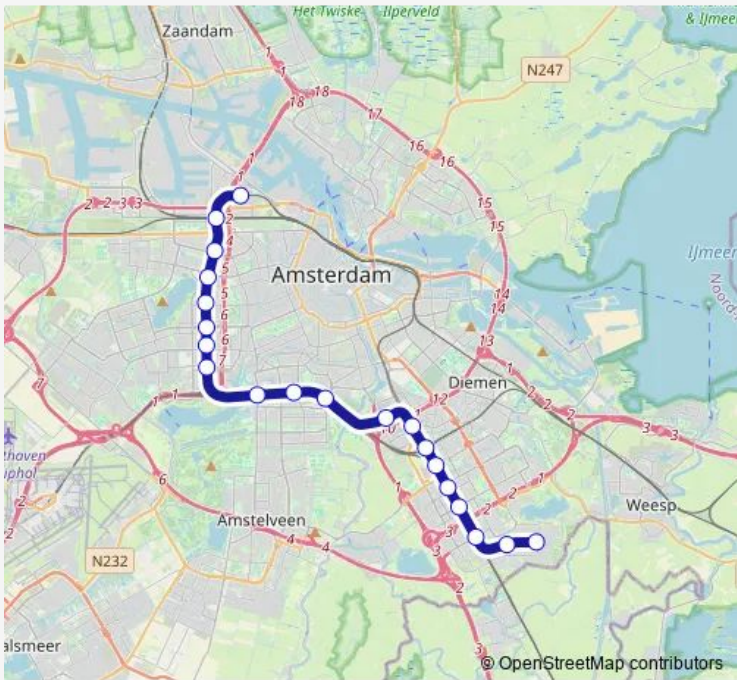

Metro 50 Lijn 50

[Go to website](#)

Direction
 Amsterdam, Gein — Amsterdam, Isolatorweg
 20 stops
[Open route schedule](#)

- Amsterdam, Gein
- Amsterdam, Reigersbos
- Amsterdam, Station Holendrecht
- Amsterdam, Bullewijk
- Amsterdam, Station Bijlmer Arena
- Amsterdam, Strandvliet
- Duivendrecht, Station Duivendrecht
- Amsterdam, Van der Madeweg
- Amsterdam, Overamstel
- Amsterdam, Station Rai
- Amsterdam, Station Zuid
- Amsterdam, Amstelveenseweg
- Amsterdam, Henk Sneevlietweg
- Amsterdam, Heemstedestraat
- Amsterdam, Station Lelylaan
- Amsterdam, Postjesweg
- Amsterdam, Jan van Galenstraat
- Amsterdam, Burg.de Vlughtlaan
- Amsterdam, Station Sloterdijk
- Amsterdam, Isolatorweg

Route schedule
 Amsterdam, Gein — Amsterdam, Isolatorweg

Monday	08:41-19:53
Tuesday	08:41-19:53
Wednesday	08:41-19:53
Thursday	08:41-20:19
Friday	08:41-20:19
Saturday	17:21-19:41
Sunday	17:21-19:41

Route info
 Direction: Amsterdam, Gein
 Stops: 20
 Trip Duration: 0 hour 36 min

50 — Lijn 50 **BusMaps**

Direction

Amsterdam, Gein — Amsterdam, Isolatorweg

20 stops

[Open route schedule](#)

Amsterdam, Gein

Amsterdam, Reigersbos

Amsterdam, Station Holendrecht

Amsterdam, Bullewijk

Amsterdam, Station Bijlmer Arena

Amsterdam, Strandvliet

Duivendrecht, Station Duivendrecht

Amsterdam, Van der Madeweg

Amsterdam, Overamstel

Amsterdam, Station Rai

Amsterdam, Station Zuid