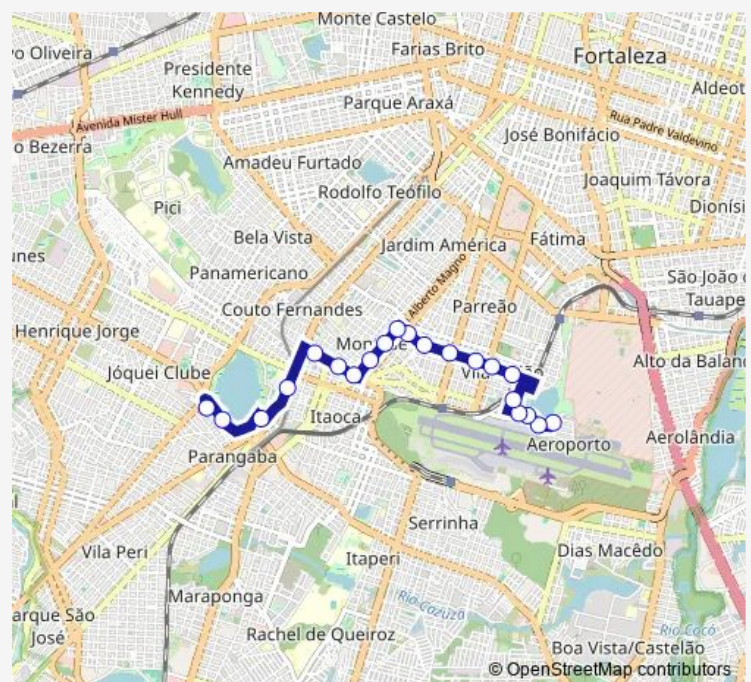

RUA Caio Prado, 248 A

RUA Professor Gomes Brasil, 306

Praça Terminal Lagoa, Sn

Route schedule

Avenida Lauro Vieira Chaves, 275 — Praça Terminal Lagoa, Sn

Monday 05:30-22:45

Tuesday 05:30-22:45

Wednesday 05:30-22:45

Thursday 05:30-22:45

Friday 05:30-22:45

Saturday 06:10-23:12

Sunday 05:50-22:51

Route info

Direction: Avenida Lauro Vieira Chaves, 275

Stops: 21

Trip Duration: 0 hour 23 min

25-Opaia/Lagoa — Opaia/Lagoa

Direction

Praça Terminal Lagoa, Sn — Avenida Lauro Vieira Chaves, 275

24 stops

[Open route schedule](#)

Praça Terminal Lagoa, Sn

RUA PRO Gomes Brasil, 367

RUA 7 DE Setembro, Sn

Monday 05:48-23:05

Tuesday 05:48-23:05

Wednesday 05:48-23:05

Thursday 05:48-23:05

Friday 05:48-23:05

Saturday 05:50-22:53

Sunday 06:12-23:11

Route info