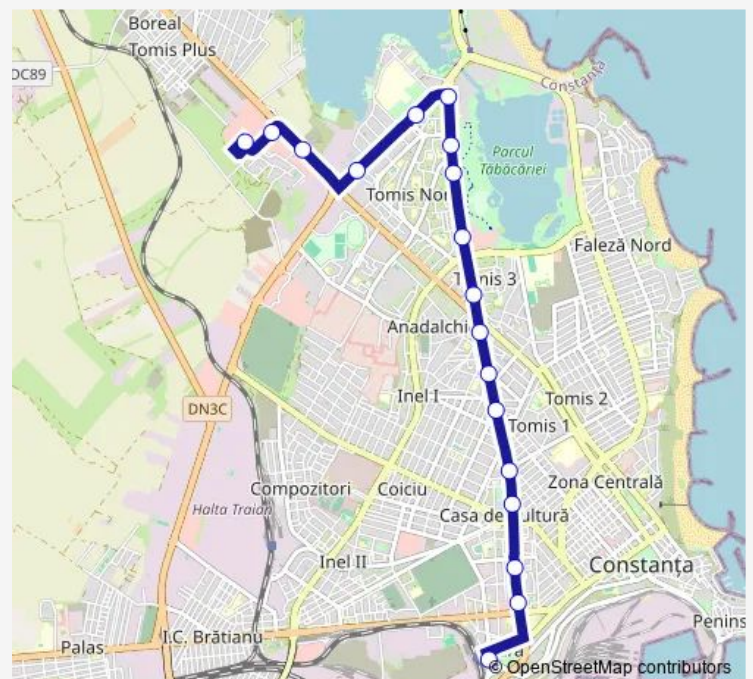

### Direction

Cap Linie Gara — Cap Linie Tom

20 stops

[Open route schedule](#)

Cap Linie Gara

Policlinica 2

Scoala nr.24

Bucuresti

Dispensarului

Sat Vacanta

Cap Linie Univ. Ovidius

Smaraldului

Hortensiei

Sere

Selgros

Cap Linie Tom

### Route schedule

Cap Linie Gara — Cap Linie Tom

Monday 05:40-22:00

Tuesday 05:40-22:00

Wednesday 05:40-22:00

Thursday 05:40-22:00

Friday 05:40-22:00

Saturday 05:40-22:00

### Route info

Direction: Cap Linie Gara

Stops: 20

Trip Duration: 0 hour 32 min

100c