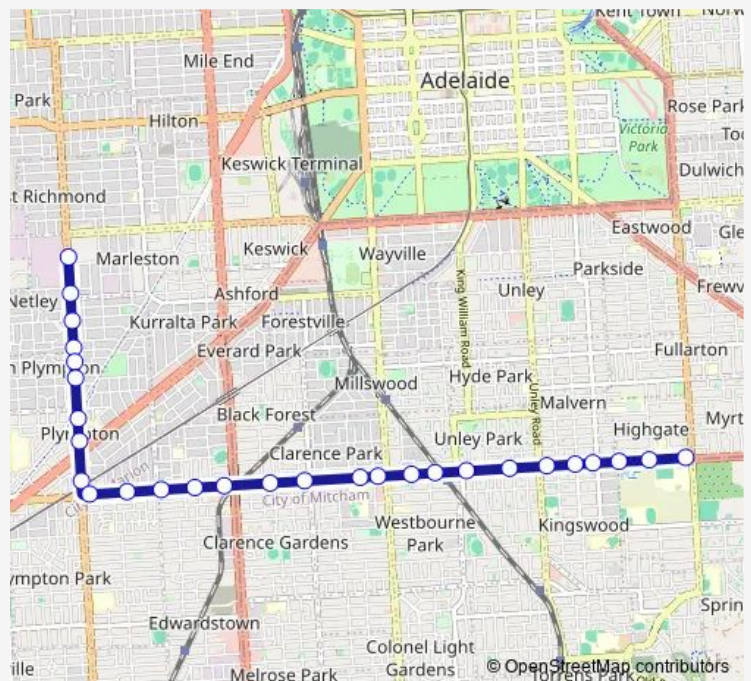

Monday 07:33-07:55

Tuesday 07:33-07:55

Wednesday 07:33-07:55

Thursday 07:33-07:55

Friday 07:33-07:55

Saturday —

Sunday —

Route info

Direction: Stop 8G Marion Rd - East side

Stops: 28

Trip Duration: 0 hour 37 min

100C — Forestville to Urrbrae Agriculture High School **BusMaps**

Stop 171 Cross Rd - North side

Stop 170 Cross Rd - North side

### Direction

Stop 7A Leah St - East side — Stop 165 Cross Rd - North side

17 stops

[Open route schedule](#)

Stop 7A Leah St - East side

Stop 8 East Ave - East side

Stop 10 East Ave - East side

Stop 11 East Ave - East side

### Route schedule

Stop 7A Leah St - East side — Stop 165 Cross Rd - North side

Monday 07:58

Tuesday 07:58

Wednesday 07:58

Thursday 07:58

Friday 07:58

Saturday —