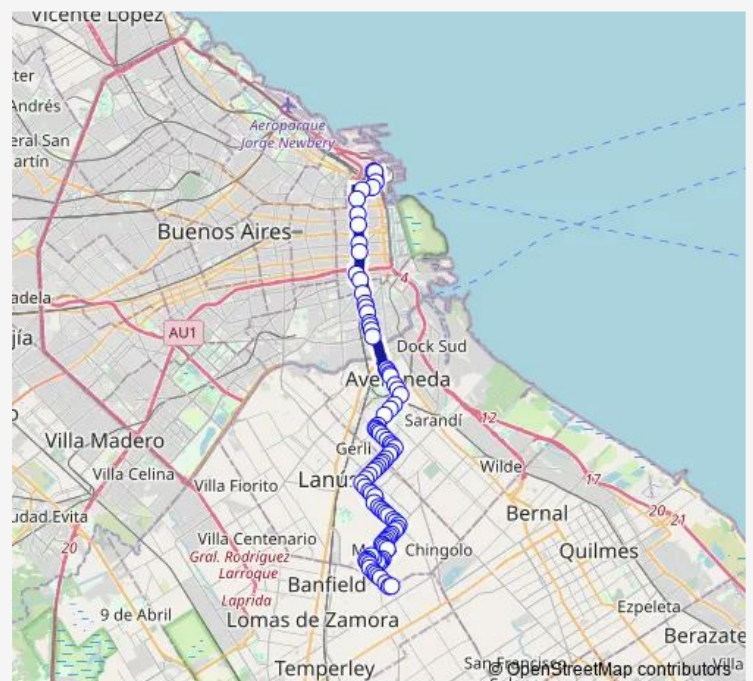

Boulevard DE LOS Italianos 2901-2999

Matanza 2501-2599

Berón DE Astrada 3602-3670

Route schedule

Coronel Lynch 3483-3499 — 2303 Luisoni Arturo Mayor

Monday 00:24-02:30⁺¹

Tuesday 00:24-02:30⁺¹

Wednesday 00:24-02:30⁺¹

Thursday 00:24-02:30⁺¹

Friday 00:24-02:30⁺¹

Saturday 00:24-02:30⁺¹

Sunday 00:24-02:30⁺¹

Route info

Direction: Coronel Lynch 3483-3499

Stops: 113

Trip Duration: 1 hour 38 min