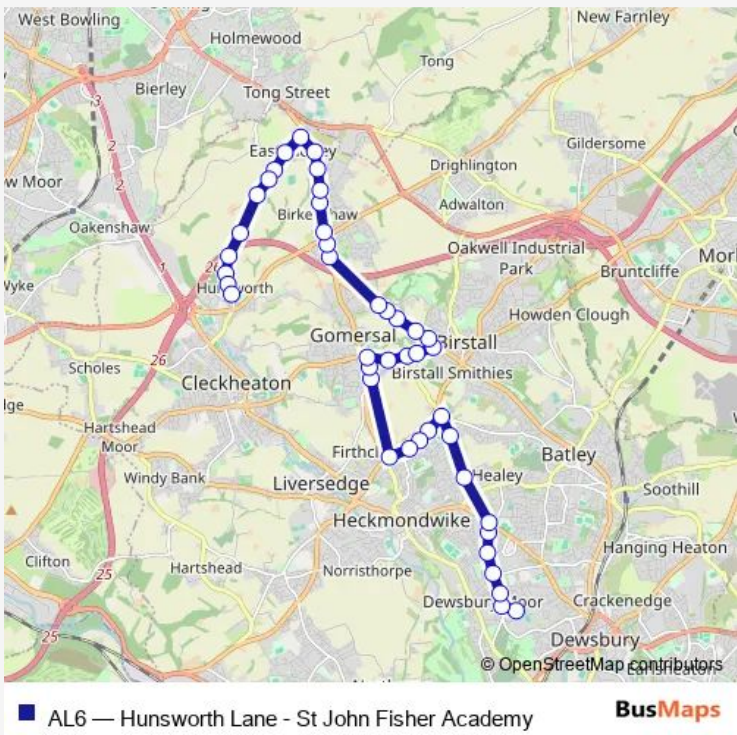

Bus AL6 Hunsworth Lane - St John Fisher Academy

[Go to website](#)

Direction
 Westborough High School — Hunsworth Lane Greenroyd Ave
 43 stops
[Open route schedule](#)

- Westborough High School
- Staincliffe Rd Reservoir Street
- Staincliffe Rd School Lane
- Staincliffe Rd Knowles Hill Road
- Squirrel Hall Reservoir
- Dewsbury Gate Road Occupation Ln
- Butchers Arms Junction
- White Lee Road
- White Lee Road Leaside Rd
- Fairfield School
- Priestley Avenue
- Scott Avenue
- Alma Lane
- Leeds Old Rd Little Green Lane
- Oxford Rd Craven Lane
- Oxford Rd York House
- Gomersal Hill Top
- Muffit Lane
- The Coppice
- Garfit Hill
- Denby Close

Route schedule
 Westborough High School — Hunsworth Lane Greenroyd Ave

Monday	15:30
Tuesday	15:30
Wednesday	15:30
Thursday	15:30
Friday	15:30
Saturday	—
Sunday	—

Route info
 Direction: Westborough High School
 Stops: 43
 Trip Duration: 0 hour 38 min

Upper Park House Farm

Lower Lane

Hunsworth Lane Motorway Bridge

Hunsworth Lane Plane Trees Close

Hunsworth Lane Mill Ln

Hunsworth Lane Greenroyd Ave

Direction

Hunsworth Lane Greenroyd Ave — Westborough High School

Friday 08:07

Saturday —

Sunday —

Route info

Direction: Hunsworth Lane Greenroyd Ave

Stops: 41

Trip Duration: 0 hour 38 min

Oxford Rd York House