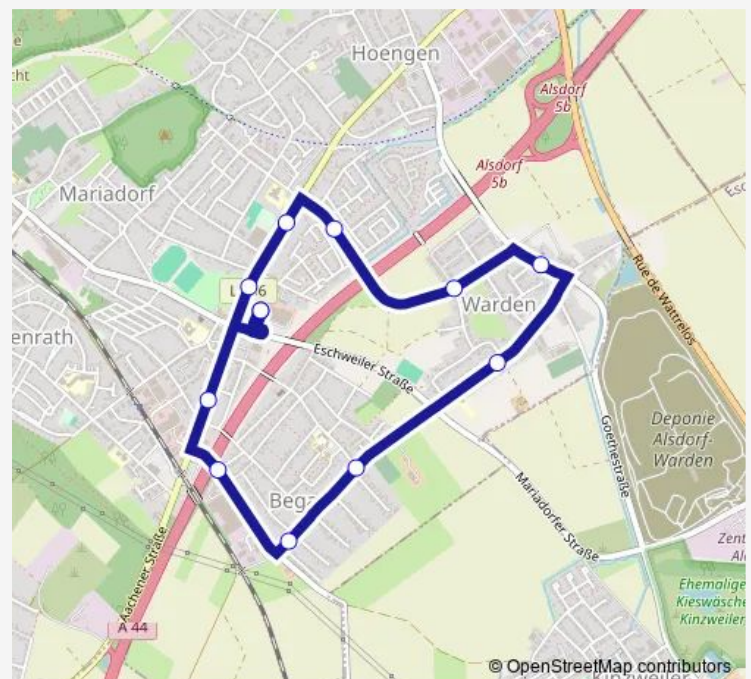

Alsdorf, Warden Am Höfchen

Alsdorf, Warden Kirche

Alsdorf, Warden Auf dem Bungart

Alsdorf, Begau Auf der Weide

Alsdorf, Begau Gartenstraße

Alsdorf, Begau Paulstraße

Alsdorf, Begau Siedlung

Alsdorf, Mariadorf Dreieck

### Route schedule

Alsdorf, Mariadorf Dreieck — Alsdorf, Mariadorf Dreieck

Monday —

Tuesday —

Wednesday 07:08

Thursday —

Friday —

Saturday —

### Route info

Direction: Alsdorf, Mariadorf Dreieck

Stops: 12

Trip Duration: 0 hour 17 min

## Route info

Direction: Alsdorf, Mariadorf Dreieck

Stops: 12

Trip Duration: 0 hour 17 min

AL6 Local Bus Service time schedules and route maps are available in an offline PDF at [busmaps.com](https://busmaps.com). Use the [busmaps.com](https://busmaps.com) website to see live bus times, train schedule or subway schedule, and step-by-step directions for all public transit in Aachen