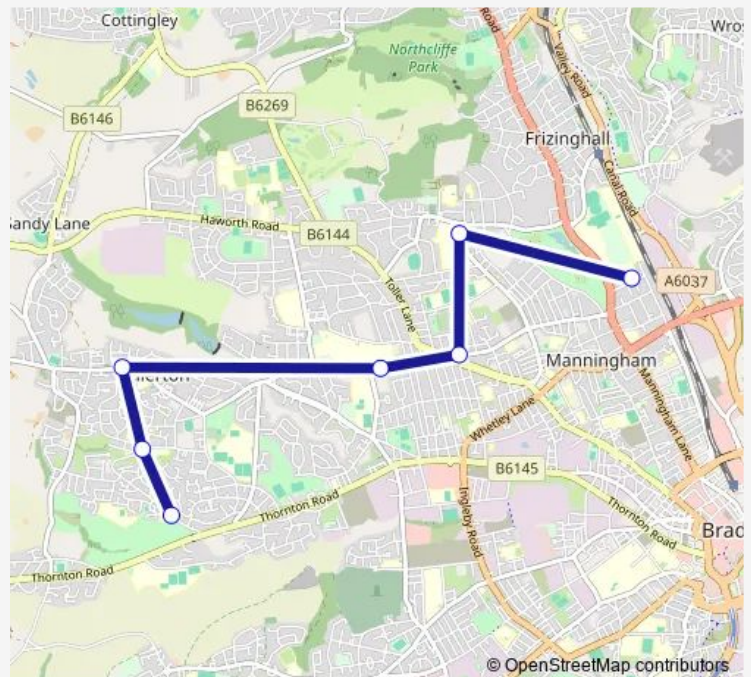

Duckworth Lane

Saffron Drive Top

Bell Dean Road Top

Bell Dean Road Marmion Ave

Route schedule

St Joseph's College — Bell Dean Road Marmion Ave

| | |
|-----------|-------|
| Monday | — |
| Tuesday | 15:25 |
| Wednesday | 15:25 |
| Thursday | 15:25 |
| Friday | 15:25 |
| Saturday | — |
| Sunday | — |

Route info

Direction: St Joseph's College

Stops: 6

Trip Duration: 0 hour 42 min

■ B9 — Sbsj Catholic College - Bell Dean Road

Direction

Bell Dean Road Marmion Ave — St Joseph's College

7 stops

[Open route schedule](#)

Bell Dean Road Marmion Ave

Bell Dean Road Top

Saffron Drive Top

Duckworth Lane

Westfield Road

St Bedes Grammar

St Joseph's College

Sunday —

Route info

Direction: Bell Dean Road Marmion Ave

Stops: 7

Trip Duration: 0 hour 50 min

B9 Bus time schedules and route maps are available in an offline PDF at busmaps.com. Use the busmaps.com website to see live bus times, train schedule or subway schedule, and step-by-step directions for all public transit in Bradford