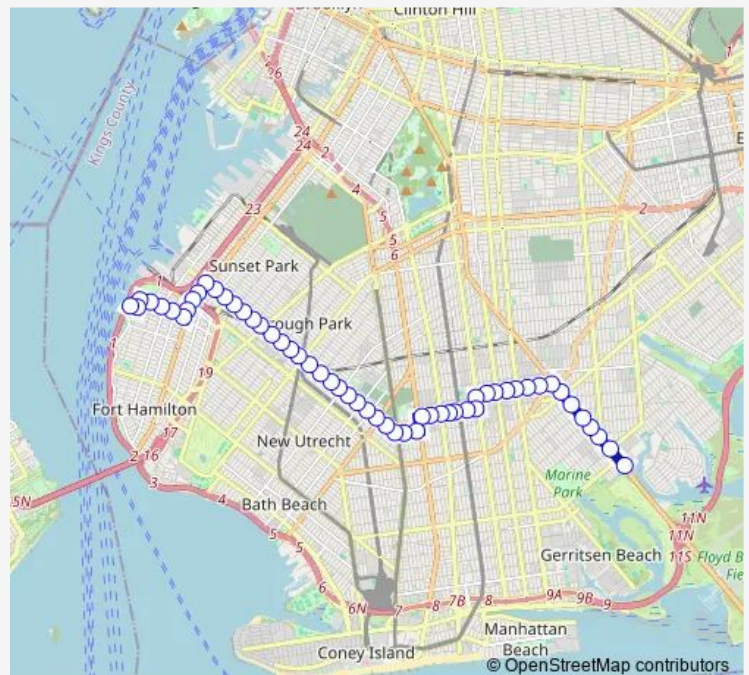

Avenue L/Nostrand Av

Avenue L/E 28 St

Avenue L/Bedford Av

Avenue L/E 23 St

Ocean AV/Avenue L

Avenue M/Ocean Av

Avenue M/E 18 St

Avenue M/E 15 St

Avenue M/E 13 St

Avenue M/Coney Island Av

Avenue M/E 9 St

Route schedule

Kings Plaza/Kings Plaza — Shore RD/71 St

Monday	05:25-01:40 ⁺¹
Tuesday	05:25-01:40 ⁺¹
Wednesday	05:25-01:40 ⁺¹
Thursday	05:25-01:40 ⁺¹
Friday	05:25-01:40 ⁺¹
Saturday	05:30-01:40 ⁺¹
Sunday	05:30-01:45 ⁺¹

Route info

Direction: Kings Plaza/Kings Plaza

Stops: 55

Trip Duration: 0 hour 58 min

■ B9 — Bay Ridge - Kings Plaza

Avenue M/E 7 St

Avenue N/Ocean Pkwy

Avenue N/E 3 St

Route info

Direction: Shore RD/71 St

Stops: 56

Trip Duration: 1 hour 19 min

60 ST/19 Av

60 ST/20 Av

60 ST/21 Av

60 ST/BAY Pkwy