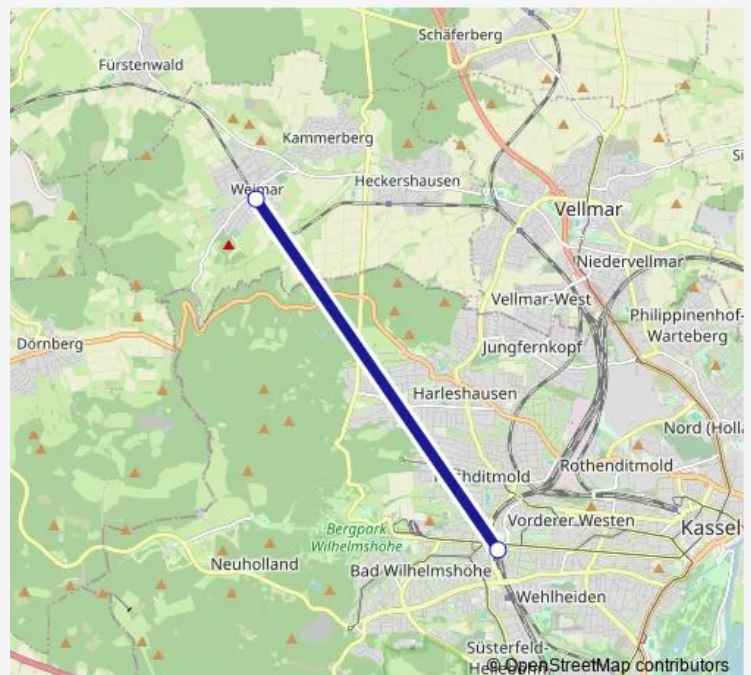

Bus Rb4

[Go to website](#)

Direction

Kassel-Wilhelmshöhe — Ahnatal-Weimar

2 stops

[Open route schedule](#)

Kassel-Wilhelmshöhe

Ahnatal-Weimar

Route schedule

Kassel-Wilhelmshöhe — Ahnatal-Weimar

Monday	—
Tuesday	—
Wednesday	21:25-22:25
Thursday	—
Friday	—
Saturday	—
Sunday	—

Route info

Direction: Kassel-Wilhelmshöhe

Stops: 2

Trip Duration: 0 hour 23 min

Rb4

Direction

Ahnatal-Weimar — Kassel-Wilhelmshöhe

2 stops

[Open route schedule](#)

Ahnatal-Weimar

Kassel-Wilhelmshöhe

Route schedule

Ahnatal-Weimar — Kassel-Wilhelmshöhe

Monday	—
Tuesday	—
Wednesday	21:13-22:13
Thursday	—
Friday	—
Saturday	—
Sunday	—

Route info

Direction: Ahnatal-Weimar

Stops: 2

Trip Duration: 0 hour 23 min

Rb4 Bus time schedules and route maps are available in an offline PDF at busmaps.com. Use the busmaps.com website to see live bus times, train schedule or subway schedule, and step-by-step directions for all public transit in Kassel