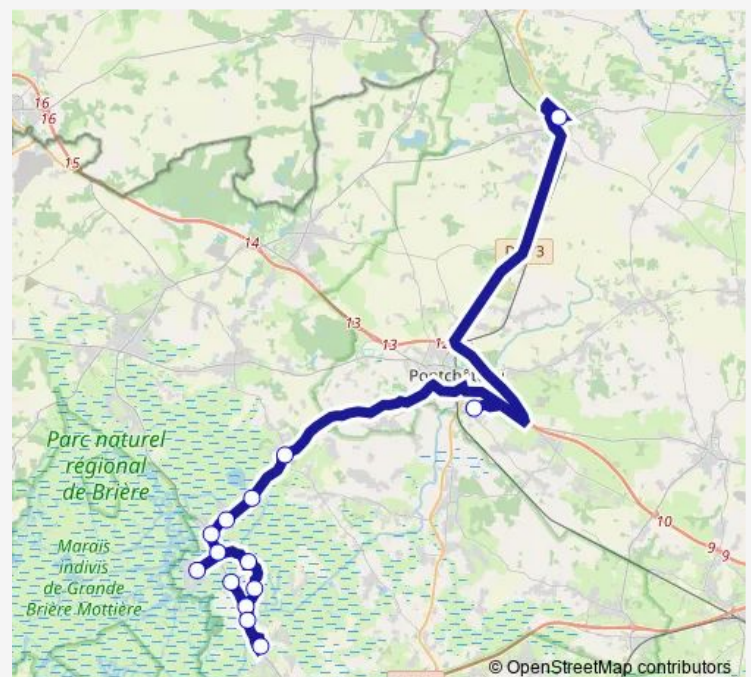

### Route schedule

Gabriel Deshayes Mixte - St Gilda — Ville la - St Joachim

Monday 17:22

Tuesday 17:22

Wednesday 12:22

Thursday 17:22

Friday 17:22

Saturday —

### Route info

Direction: Gabriel Deshayes Mixte - St Gilda

Stops: 14

Trip Duration: 1 hour 6 min