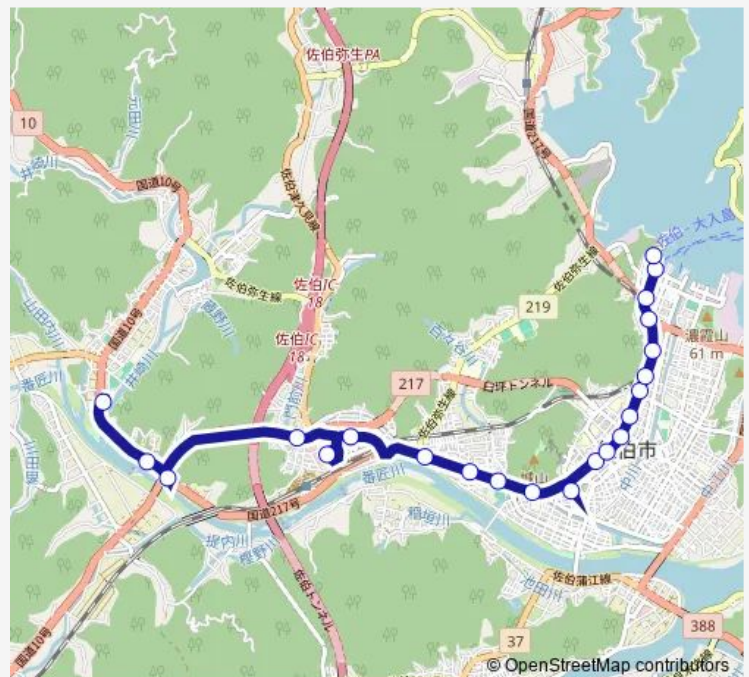

Thursday 17:30

Friday 17:30

Saturday —

Sunday —

Route info

Direction: 葛港

Stops: 25

Trip Duration: 0 hour 35 min

Friday 07:20

Saturday —

Sunday —

Route info

Direction: 道の駅やよい

Stops: 26

Trip Duration: 0 hour 31 min

Direction

Saturday 07:42-15:37

Sunday —

Route info

Direction: 道の駅やよい

Stops: 22

Trip Duration: 0 hour 25 min

Direction

葛港 — 道の駅やよい

Sunday —

Route info

Direction: 葛港

Stops: 22

Trip Duration: 0 hour 27 min

道の駅やよい線 Bus time schedules and route maps are available in an offline PDF at busmaps.com. Use the busmaps.com website to see live bus times, train schedule or subway schedule, and step-by-step directions for all public transit in Saiki