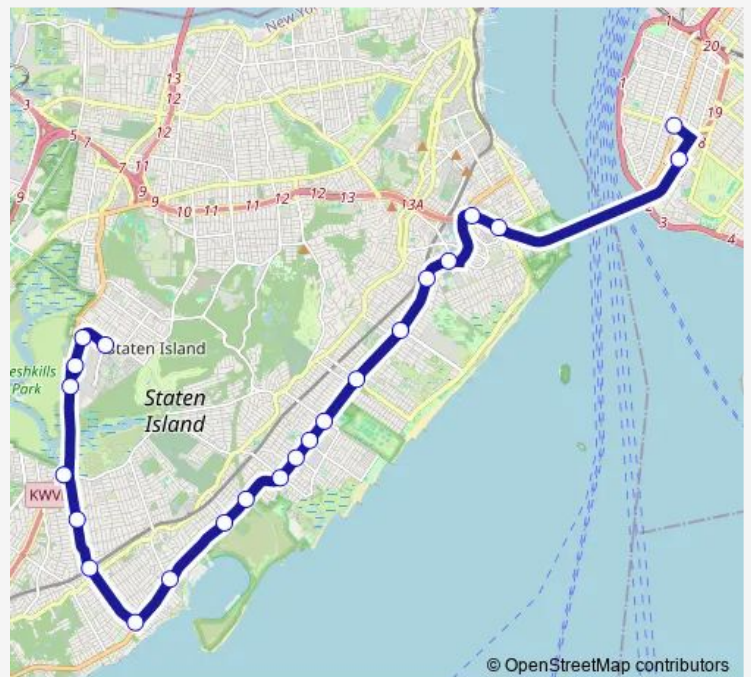

Saturday —

Sunday —

Route info

Direction: Lindbergh AV/Clawson St

Stops: 11

Trip Duration: 0 hour 33 min

© OpenStreetMap contributors

S79-SBS — Staten Island Mall - Bay Ridge

Direction

NEW Dorp LN/Mill Rd — 4 AV/86 St

10 stops

[Open route schedule](#)

NEW Dorp LN/Mill Rd

Hylan Blvd/Jacques Av

Hylan Blvd/Liberty Av

Hylan Blvd/Quintard St

Hylan Blvd/Norway Av

Hylan Blvd/Narrows RD South

Narrows RD South/Fingerboard Rd

Verrazano Bridge/Lee Av (N.B.)

92 ST/Gatling Pl

4 AV/86 St

Route schedule

NEW Dorp LN/Mill Rd — 4 AV/86 St

Route info

Direction: 4 AV/86 St

Stops: 23

Trip Duration: 0 hour 59 min

Direction

Marsh AV/Ring Rd — 4 AV/86 St

24 stops

[Open route schedule](#)