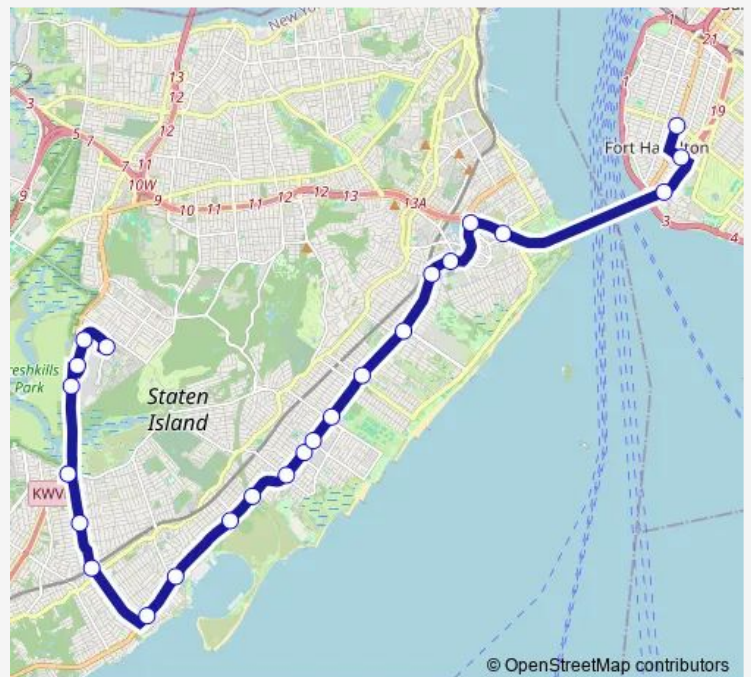

Saturday —

Sunday —

Route info

Direction: Lindbergh AV/Clawson St

Stops: 11

Trip Duration: 0 hour 33 min

S79-Sbs — Staten Island Mall - Bay Ridge

Direction

NEW Dorp LN/Mill Rd — 4 AV/86 St

10 stops

[Open route schedule](#)

NEW Dorp LN/Mill Rd

Hylan Blvd/Jacques Av

Hylan Blvd/Liberty Av

Hylan Blvd/Quintard St

Hylan Blvd/Norway Av

Hylan Blvd/Narrows RD South

Narrows RD South/Fingerboard Rd

Verrazano Bridge/Lee Av (N.B.)

92 ST/Gatling Pl

4 AV/86 St

Route schedule

NEW Dorp LN/Mill Rd — 4 AV/86 St

Monday 14:30

Route info

Direction: 4 AV/86 St

Stops: 23

Trip Duration: 0 hour 49 min

Direction

Marsh AV/Ring Rd — 4 AV/86 St

24 stops

[Open route schedule](#)