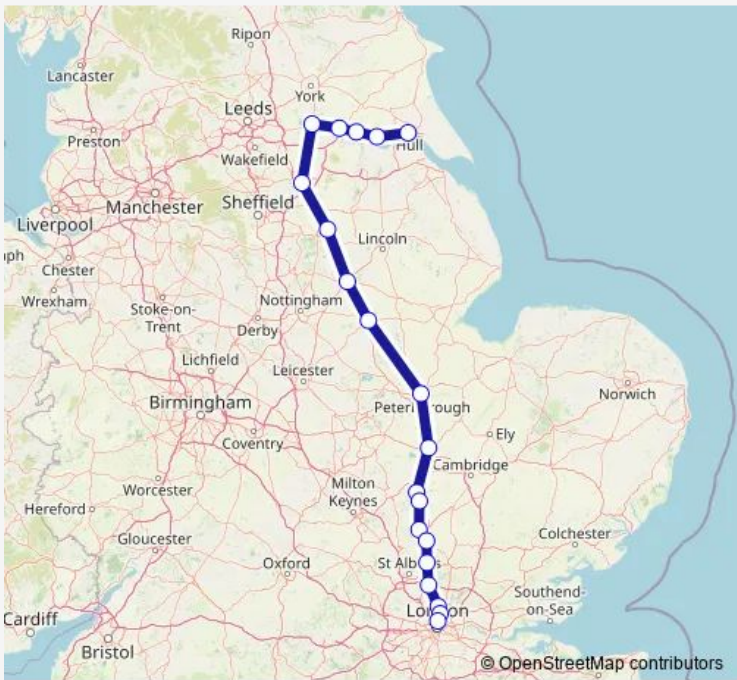

**Rail Hull Trains Brough - London Kings Cross**

[Go to website](#)

**Direction**  
 London Kings Cross — Brough  
 19 stops  
[Open route schedule](#)

- London Kings Cross
- Finsbury Park
- Alexandra Palace
- Potters Bar
- Welwyn Garden City
- Stevenage
- Hitchin
- Biggleswade
- Sandy
- Huntingdon
- Peterborough
- Grantham
- Newark North Gate
- Retford
- Doncaster
- Selby
- Howden
- Gilberdyke
- Brough

Route schedule  
 London Kings Cross — Brough

Monday	—
Tuesday	—
Wednesday	—
Thursday	—
Friday	—
Saturday	07:27-18:51
Sunday	08:38-17:48

Route info  
 Direction: London Kings Cross  
 Stops: 19  
 Trip Duration: 2 hour 20 min

## Direction

Brough — London Kings Cross

19 stops

[Open route schedule](#)

Brough  
Gilberdyke  
Howden  
Selby  
Doncaster  
Retford  
Newark North Gate  
Grantham  
Peterborough  
Huntingdon  
Sandy  
Biggleswade  
Hitchin  
Stevenage  
Welwyn Garden City  
Potters Bar  
Alexandra Palace  
Finsbury Park  
London Kings Cross

## Route info

Direction: Brough

Stops: 19

Trip Duration: 2 hour 36 min

Hull Trains Rail time schedules and route maps are available in an offline PDF at [busmaps.com](https://busmaps.com). Use the [busmaps.com](https://busmaps.com) website to see live bus times, train schedule or subway schedule, and step-by-step directions for all public transit in London