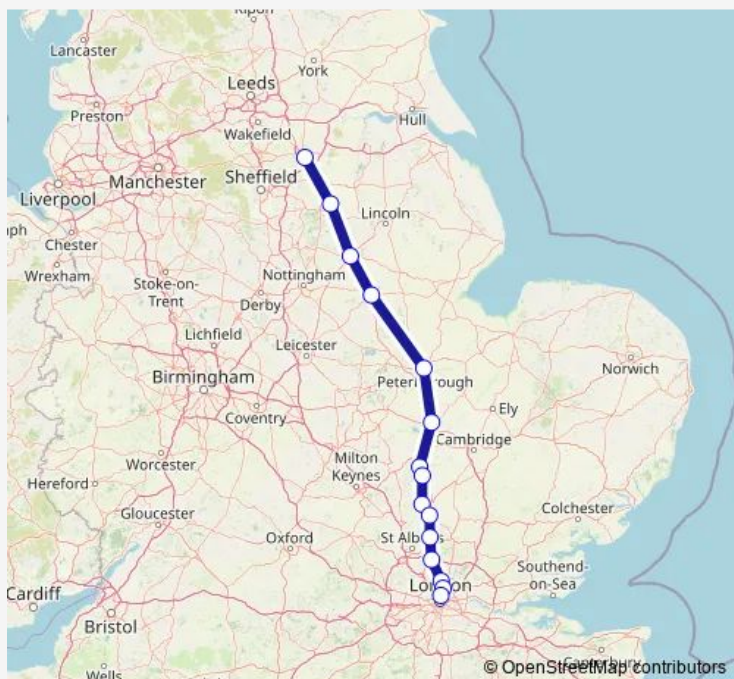

Rail Hull Trains Doncaster - London Kings Cross

[Go to website](#)

Direction

Doncaster — London Kings Cross

15 stops

[Open route schedule](#)

- Doncaster
- Retford
- Newark North Gate
- Grantham
- Peterborough
- Huntingdon
- Sandy
- Biggleswade
- Hitchin
- Stevenage
- Welwyn Garden City
- Potters Bar
- Alexandra Palace
- Finsbury Park
- London Kings Cross

Route schedule

Doncaster — London Kings Cross

Monday	—
Tuesday	—
Wednesday	—
Thursday	—
Friday	—
Saturday	08:52
Sunday	11:50-16:11

Route info

Direction: Doncaster

Stops: 15

Trip Duration: 1 hour 53 min

Hull Trains — Doncaster - London Kings Cross

Direction

London Kings Cross — Doncaster

15 stops

[Open route schedule](#)

London Kings Cross

Finsbury Park

Alexandra Palace

Potters Bar

Newark North Gate

Retford

Doncaster

Route schedule

London Kings Cross — Doncaster

Monday	—
Tuesday	—
Wednesday	—
Thursday	—
Friday	—
Saturday	—
Sunday	10:03-14:27

Route info

Direction: London Kings Cross