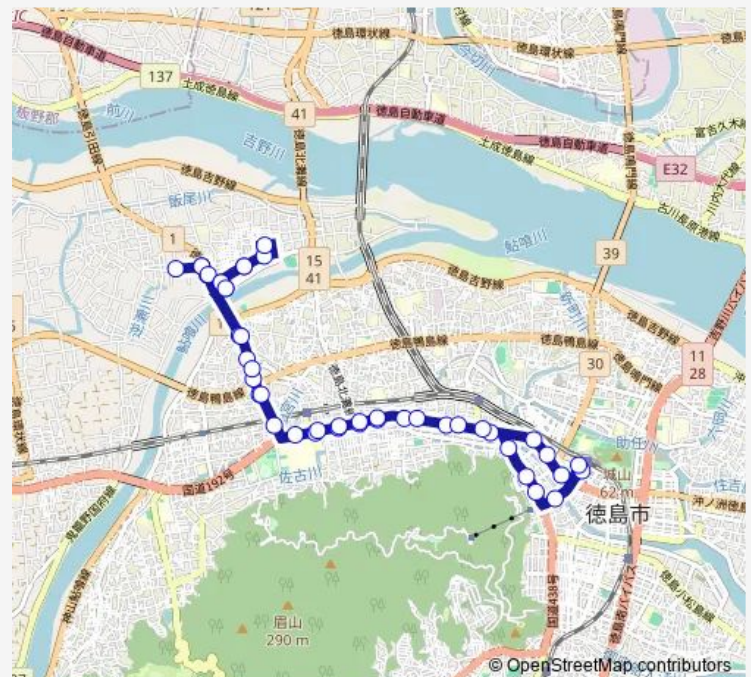

Thursday 06:50-19:30

Friday 06:50-19:30

Saturday 06:50-19:30

Sunday 06:50-19:30

Route info

Direction: 徳島駅前

Stops: 45

Trip Duration: 0 hour 54 min