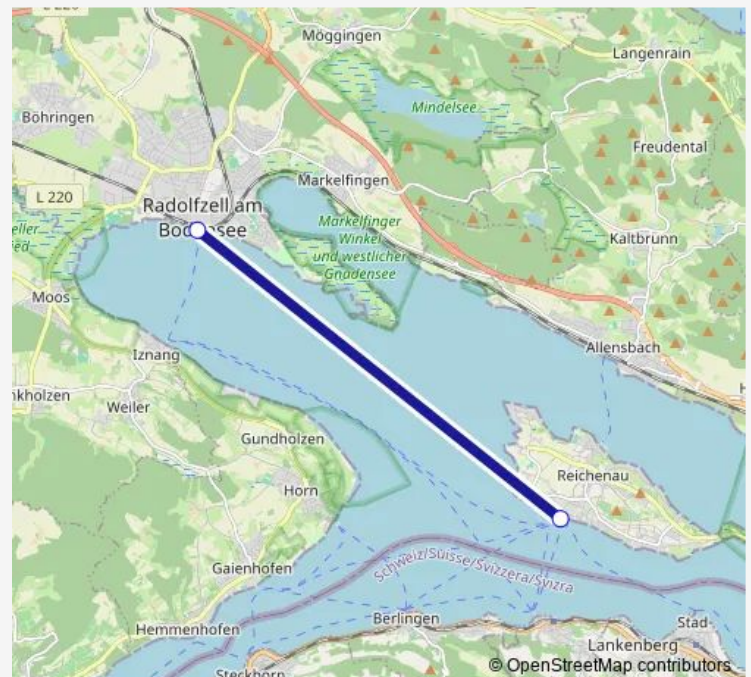

Ferry 611 BAT 611

[Go to website](#)**Direction**

Radolfzell (Bodensee) — Reichenau (See)

2 stops

[Open route schedule](#)

Radolfzell (Bodensee)

Reichenau (See)

Route schedule

Radolfzell (Bodensee) — Reichenau (See)

Monday	13:20
Tuesday	13:20
Wednesday	13:20
Thursday	13:20
Friday	13:20
Saturday	—
Sunday	—

Route info

Direction: Radolfzell (Bodensee)

Stops: 2

Trip Duration: 0 hour 30 min