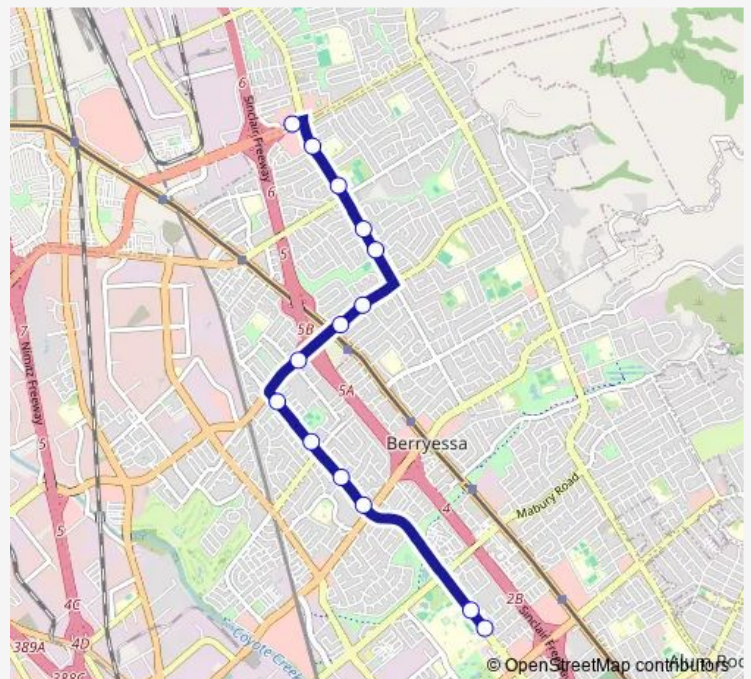

Direction

Jackson & Brushglen — Landess & Park Victoria

14 stops

[Open route schedule](#)

Jackson & Brushglen

Jackson & Ashglen

Flickinger & Berryessa

Flickinger & Hikido

Morrill & Laneview

Landess & Park Victoria

Route schedule

Jackson & Brushglen — Landess & Park Victoria

Monday 14:58-15:55

Tuesday 14:58-15:55

Wednesday 14:12-15:55

Thursday 15:25

Friday 14:58-15:55

Saturday —

Sunday —

Route info

Direction: Jackson & Brushglen

Stops: 14

Trip Duration: 0 hour 20 min

School 270 — Independence HS - Landess & Park Victoria