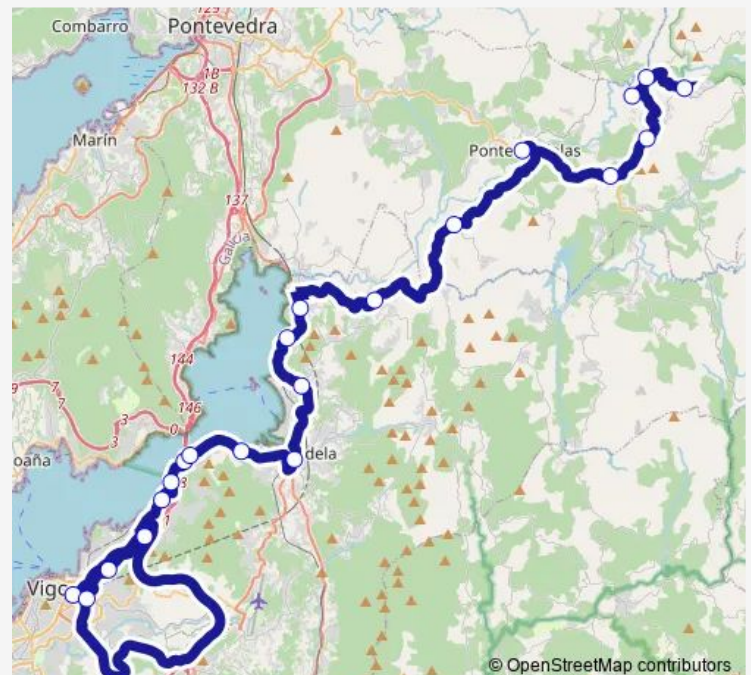

Racelo (C. Penitenciario)

Ponte Verdugo

Antas 1 (Ramallal)

Route schedule

Vigo E.I. — Antas 1 (Ramallal)

Monday	12:00-19:00
Tuesday	12:00-19:00
Wednesday	12:00-19:00
Thursday	12:00-19:00
Friday	12:00-19:00
Saturday	—
Sunday	15:00

Route info

Direction: Vigo E.I.

Stops: 21

Trip Duration: 0 hour 45 min

Xg624002 — Antas 1 (Ramallal)-Vigo E.I.

Direction

Antas 1 (Ramallal) — Vigo E.I.

21 stops

Monday 15:00

Tuesday 15:00

Wednesday 15:00

Thursday 15:00

Friday 15:00

Saturday —

Sunday —

Route info