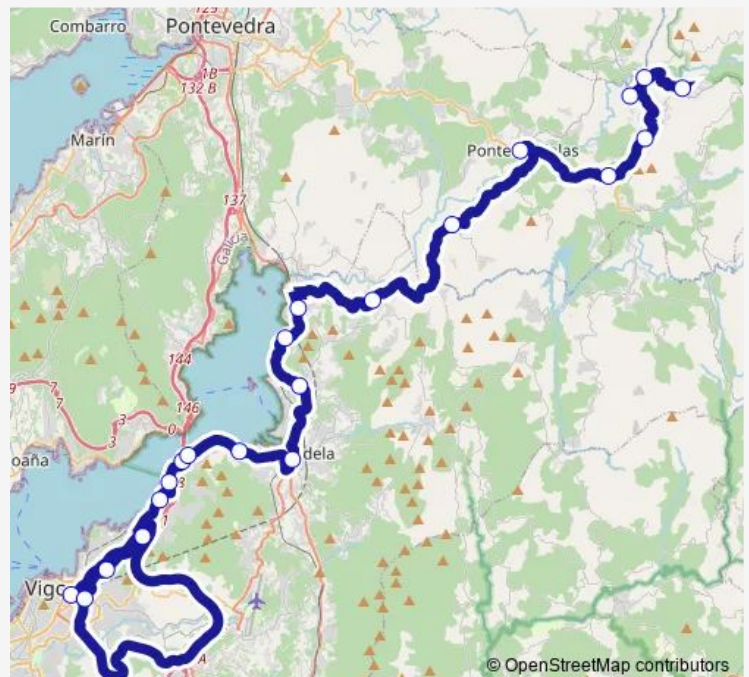

Racelo (C. Penitenciario)

Ponte Verdugo

Antas 1 (Ramallal)

Route schedule

Vigo E.I. — Antas 1 (Ramallal)

Monday	12:00-19:00
Tuesday	12:00-19:00
Wednesday	12:00-19:00
Thursday	12:00-19:00
Friday	12:00-19:00
Saturday	—
Sunday	15:00

Route info

Direction: Vigo E.I.

Stops: 21

Trip Duration: 0 hour 45 min

XG624002 — Antas 1 (Ramallal)-Vigo E.I.

BusMaps

Direction

Antas 1 (Ramallal) — Vigo E.I.