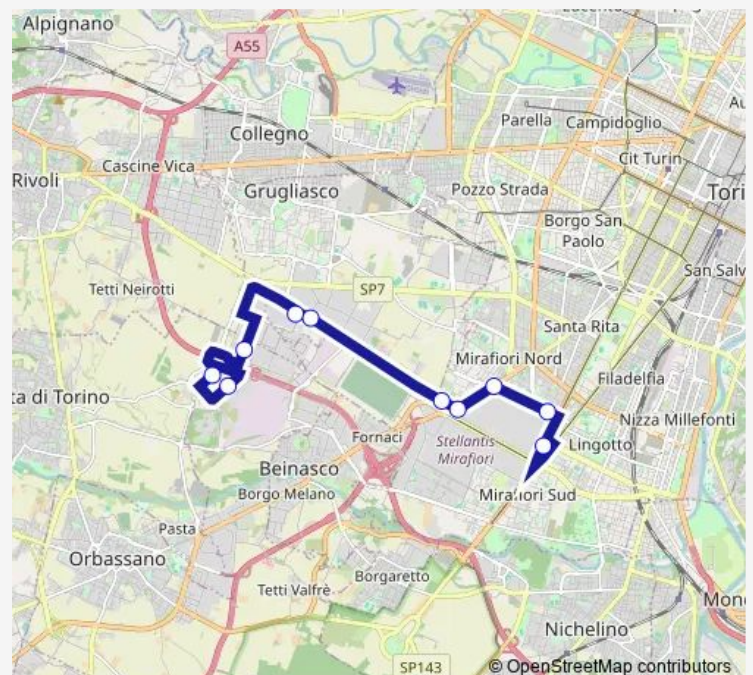

TORINO - PIAZZA CATTANEO

TORINO - CORSO ORBASSANO - STRADA DEL PORTONE

TORINO - STRADA DEL PORTONE 63

GRUGLIASCO - HEXAGON - STRADA DEL PORTONE - VIA PRIMO LEVI

GRUGLIASCO - CAAT - STRADA DEL PORTONE

Route schedule

TORINO - PIAZZA GALIMBERTI — GRUGLIASCO - CAAT - STRADA DEL PORTONE

Monday	01:15-04:45
Tuesday	01:15-04:45
Wednesday	01:15-04:45
Thursday	01:15-04:45
Friday	01:15-04:45
Saturday	01:15-04:45
Sunday	—

Route info

Direction: TORINO - PIAZZA GALIMBERTI

Stops: 7

Trip Duration: 0 hour 25 min

1435 — Torino - Caat - Orbassano Sito

Direction

GRUGLIASCO - CAAT - STRADA DEL PORTONE —
TORINO - PIAZZA GALIMBERTI

7 stops

[Open route schedule](#)

Direction: RIVALTA DI TORINO - ORBASSANO SITO - STRADA TERZA

Stops: 10

Trip Duration: 0 hour 32 min

1435 Bus time schedules and route maps are available in an offline PDF at busmaps.com. Use the busmaps.com website to see live bus times, train schedule or subway schedule, and step-by-step directions for all public transit in Turin