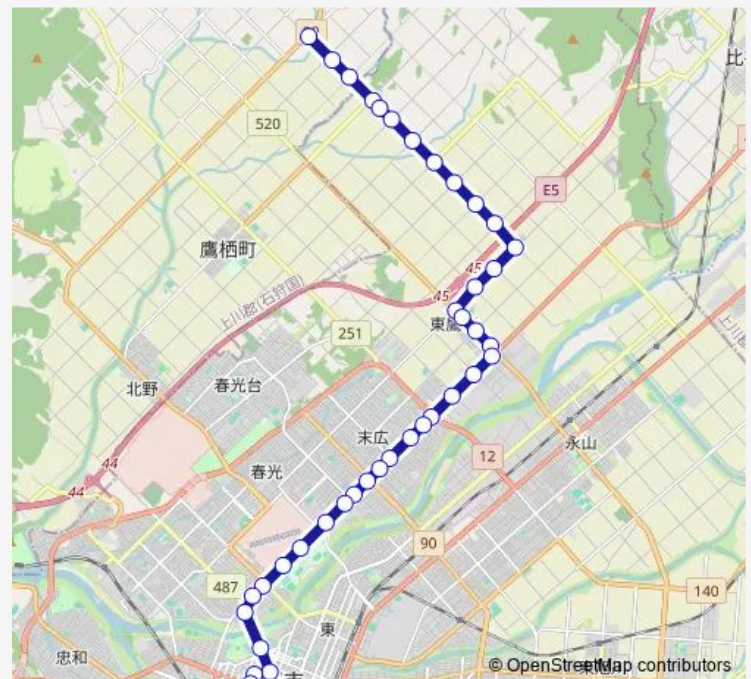

Thursday —

Friday —

Saturday 07:58

Sunday 07:58

Route info

Direction: 13線16号

Stops: 41

Trip Duration: 0 hour 47 min