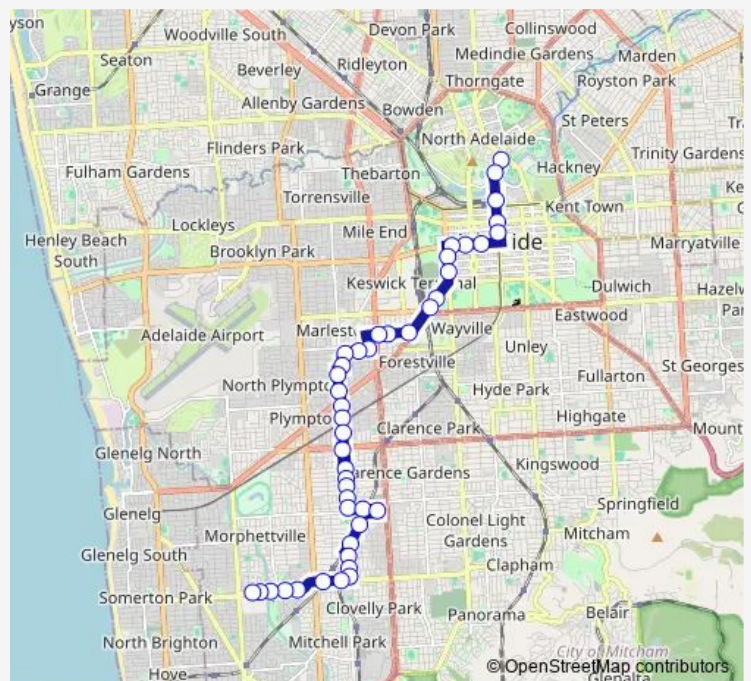

Stop 1 Sir Edwin Smith Ave - South side

Stop A2 King William Rd - East side

Stop D1 King William St - East side

Stop E1 King William St - East side

Stop W2 Grote St - South side

Stop X1 Grote St - South side

Stop 3A Everard Ave - South side

Stop 4A Beauchamp St - East Side

Stop 5 Tennyson St - South side

Stop 5A Daly St - South East side

Stop 6 Daly St - East side

Stop 6A Gray St - East side

Stop 7 Gray St - East side

**Route schedule**

Stop 2 Sir Edwin Smith Ave - East side — Stop 24 Oaklands Rd - South side

Monday 16:06-21:31

Tuesday 16:06-21:31

Wednesday 16:06-21:31

Thursday 16:06-21:31

Friday 16:06-21:31

Saturday —

Sunday —

**Route info**

Direction: Stop 2 Sir Edwin Smith Ave - East side

Stops: 44

Trip Duration: 0 hour 39 min

241A — City to Oaklands Park

Stop 8 Beckman St - East side

Stop 9 Beckman St - East side