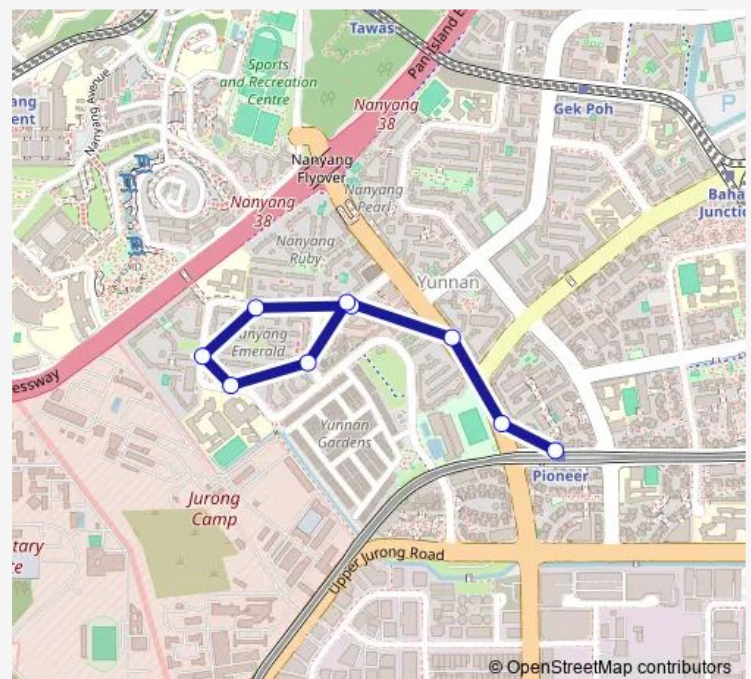

### Direction

Blk 962 — Pioneer Stn Exit B

9 stops

[Open route schedule](#)

Blk 962

Blk 932

Blk 918

Blk 920

### Route schedule

Blk 962 — Pioneer Stn Exit B

Monday 06:07

Tuesday 06:07

Wednesday 06:07

Thursday 06:07

Friday 06:07

Saturday —

### Route info

Direction: Blk 962

Stops: 9

Trip Duration: 0 hour 10 min

■ 241A

241A Bus time schedules and route maps are available in an offline PDF at [busmaps.com](https://busmaps.com). Use the [busmaps.com](https://busmaps.com) website to see live bus times, train schedule or subway schedule, and step-by-step directions for all public transit in Singapore