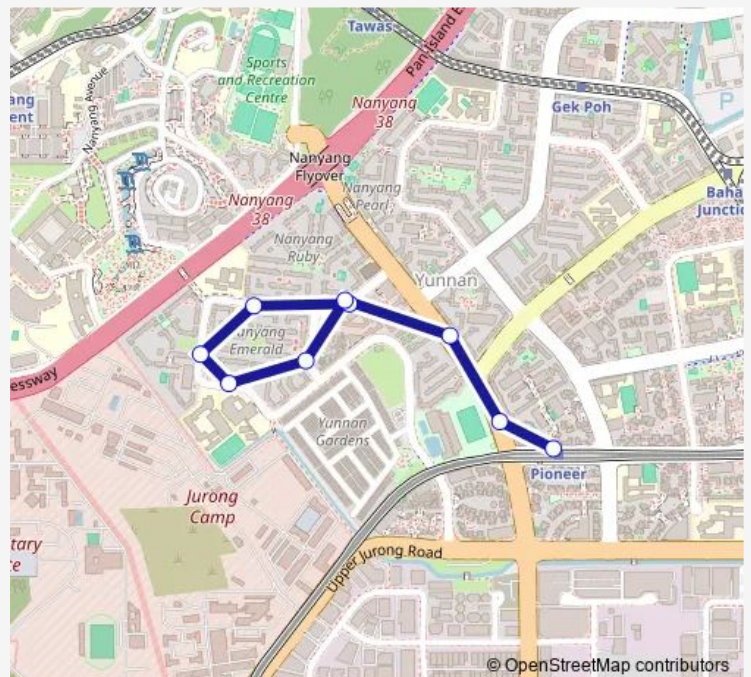

Bus 241a

[Go to website](#)

Direction

Blk 962 — Pioneer Stn Exit B

9 stops

[Open route schedule](#)

Blk 962

Blk 932

Blk 962 — Pioneer Stn Exit B

Monday 06:07

Tuesday 06:07

Wednesday 06:07

Thursday 06:07

Friday 06:07

Saturday —

Sunday —

Route info

Direction: Blk 962

Stops: 9

Trip Duration: 0 hour 10 min

■ 241a

241a Bus time schedules and route maps are available in an offline PDF at busmaps.com. Use the busmaps.com website to see live bus times, train schedule or subway schedule, and step-by-step directions for all public transit in Singapore