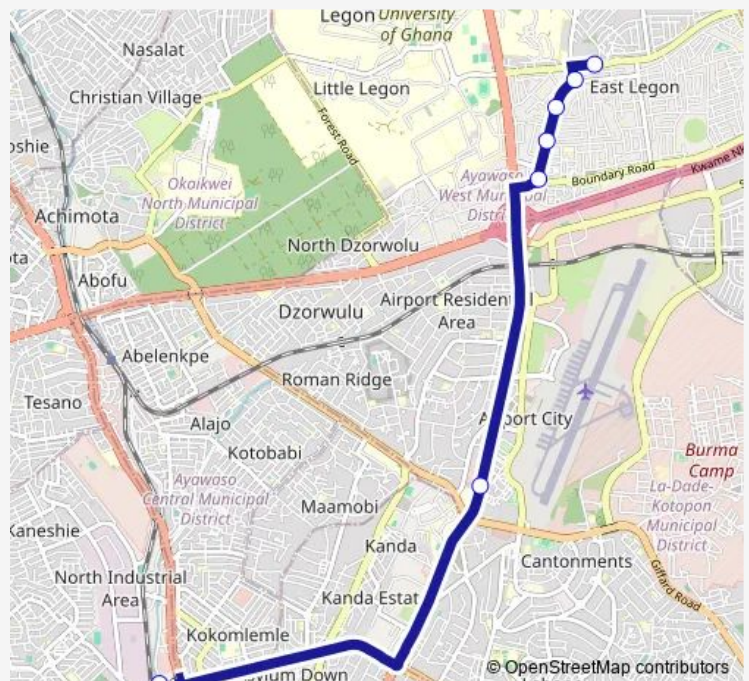

## Bus 241A Circle Overhead Station to Baweleshi

[Go to website](#)

### Direction

Terminal Circle Overhead Station — Terminal Baweleshi

7 stops

[Open route schedule](#)

Terminal Circle Overhead Station

Shell 241

Block Factory 241

Puplampu

### Route schedule

Terminal Circle Overhead Station — Terminal Baweleshi

Monday 08:33

Tuesday 08:33

Wednesday 08:33

Thursday 08:33

Friday 08:33

Saturday 08:33

### Route info

Direction: Terminal Circle Overhead Station

Stops: 7

Trip Duration: 0 hour 37 min

■ 241A — Circle Overhead Station to Baweleshi

241A Bus time schedules and route maps are available in an offline PDF at [busmaps.com](https://busmaps.com). Use the [busmaps.com](https://busmaps.com) website to see live bus times, train schedule or subway schedule, and step-by-step directions for all public transit in Accra