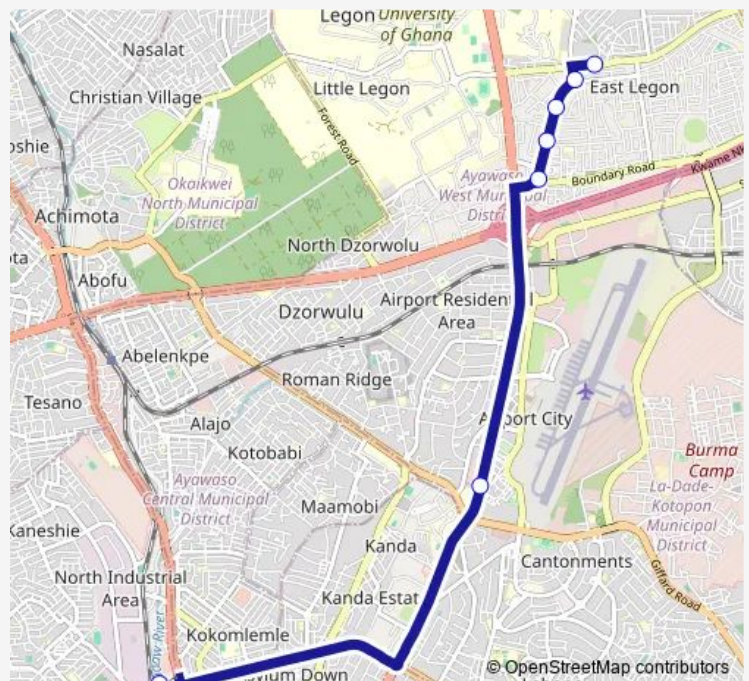

Bus 241a Circle Overhead Station to Baweleshi

[Go to website](#)

Direction

Terminal Circle Overhead Station — Terminal Baweleshi

7 stops

[Open route schedule](#)

Terminal Circle Overhead Station

Shell 241

Block Factory 241

Puplampu

Road Side 241

Banku Junction (E. Legon)

Terminal Baweleshi

Route schedule

Terminal Circle Overhead Station — Terminal Baweleshi

Monday 08:33

Tuesday 08:33

Wednesday 08:33

Thursday 08:33

Friday 08:33

Saturday 08:33

Sunday 08:33

Route info

Direction: Terminal Circle Overhead Station

Stops: 7

Trip Duration: 0 hour 37 min

■ 241a — Circle Overhead Station to Baweleshi

241a Bus time schedules and route maps are available in an offline PDF at busmaps.com. Use the busmaps.com website to see live bus times, train schedule or subway schedule, and step-by-step directions for all public transit in Accra