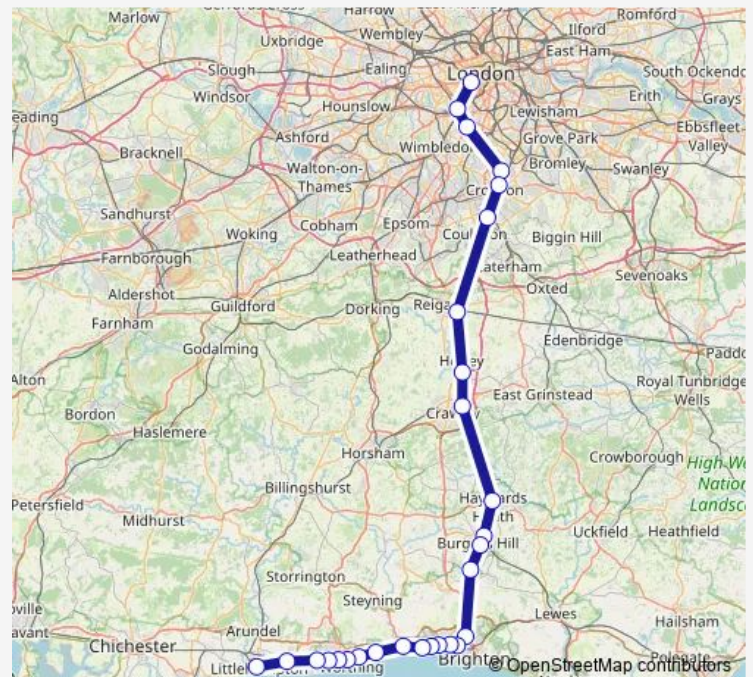

Thursday 17:54-18:24

Friday 17:54-18:24

Saturday —

Sunday —

Route info

Direction: London Victoria

Stops: 25

Trip Duration: 1 hour 49 min

Goring-by-Sea

Angmering

Route schedule

London Victoria — Littlehampton

Monday

—

Tuesday

—

Sunday

08:14

Route info

Direction: London Victoria

Stops: 26

Trip Duration: 1 hour 51 min

Direction

London Victoria — Littlehampton

Thursday 07:44-21:45

Friday 07:44-21:45

Saturday 07:15-21:45

Sunday 09:15-21:16

Route info

Direction: London Victoria

Stops: 28

Trip Duration: 1 hour 55 min